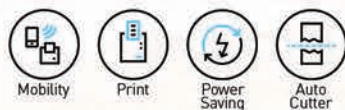

TM PRINTER

Receipt & Slip Printer

TM-H6000VI

Print Method	9-pin serial impact dot matrix
Print Speed	350 mm/sec
Character Size	1.41 mm (W) x 3.39 mm (H) / 0.99 mm (W) x 2.4 mm (H)
Paper Dimension	79.50 ± 0.50 (W) mm x Ø 83.00 mm; 57.50 ± 0.50 (W) mm x Ø 83.00 mm
Interface	RS-232, USB 2.0 Type B, Drawer kick-out, Customer Display
Power Consumption	Approx. 22W
Overall Dimension	186 x 278 x 181 mm
Option	Endorsement printer (E/P), MICR device, Validation

TM Printer Consumable

TM CONSUMABLE	
Material Code	Description
C43S015352	ERC-05(B) RIBBON CASSETTE
C43S015354	ERC-09(B) RIBBON CASSETTE
C43S015358	ERC-22(B) RIBBON CASSETTE
C43S015366	ERC-27(B) RIBBON CASSETTE
C43S015369	ERC-31(B) RIBBON CASSETTE
C43S015371	ERC-32(B) RIBBON CASSETTE
C43S015374	ERC-38(B) RIBBON CASSETTE
C43S015376	ERC-38(B/R) RIBBON CASSETTE
C43S015377	RIBBON CASSETTE ERC-38(B) STD 10 -1PK