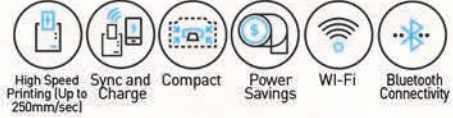

TM PRINTER

TM PRINTER

TM-M30III

**NEW
PRODUCT**

Print Method	Thermal Line Printing
Print Speed	250 mm/sec
Interface	USB + Ethernet/ USB + Ethernet + Bluetooth/ 3.0 EDR
Paper Dimension	Roll Paper: 57.5 ± 0.5 (w) x Ø 40.4 mm
Operating System	Mobile IOS, Android and Windows, (security LEVELWEP, WPA, WPA2-Personal/Enterprise)
Power Consumption	32.4 W
Overall Dimension	127 x 127 x 135 mm
Weight	1.3 Kg

EU-M30

Print Method	Thermal Line Printing
Print Speed	250 mm/sec
Interface	USB 2.0 Type B, RS-232C
Paper Size	58 mm - 80 mm (Width)
Paper size roll paper	57.50 ± 0.50 (W) mm x dia 18.00 mm, 57.50 ± 0.50 (W) mm x dia 83.00 mm, 79.50 ± 0.50 (W) mm x dia 18.00 mm, 79.50 ± 0.50 (W) mm x dia 83.00 mm
Operating System	Mobile IOS, Android and Windows, (security LEVELWEP, WPA, WPA2-Personal/Enterprise)
Power Supply	AC adapter, C, EURO AC cable
Overall Dimension	127 x 131 x 127 mm
Weight	1.3 kg