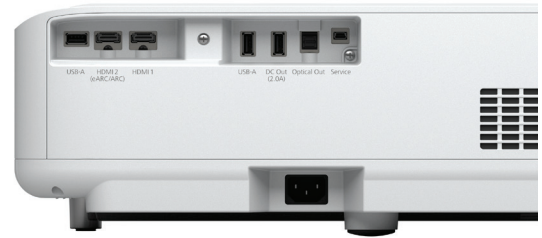

Projection Lens

Type Manual focus
F-Number 1.6
Focal Length 3.7 mm

Other Features

Built-In Audio Yamaha DSP 2.1; two full-range 5 W speakers and one 10 W subwoofer (20 W total)
Operating Temperature 41 °F to 95 °F (5 °C to 30 °C)
Power Supply Voltage 100 V AC – 240 V AC ± 10%, 50/60 Hz
Power Consumption
Normal mode: 278 W
Medium mode: 244 W
ECO mode: 186 W
Network Standby: 2.0 W
Energy Saving: 0.5 W
Fan Noise
Normal Mode: 36 dBA
Eco Mode: 23 dBA

Interfaces

HDMI 2x 2.0 (18 Gbps/HDCP 2.3) (1 eARC)
Audio Out 1x S/PDIF Optical
USB Type A 3x (2x for data, 1x for 5 V/2 A power supply)
USB Type B 1x (for service only)