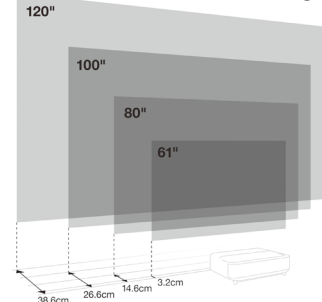

Installation Range

EPSON

Epson Hong Kong Limited
Unit 715-723, 7/F Trade Square, 681 Cheung Sha Wan Road,
Cheung Sha Wan, Kowloon, H.K.
*Please call our sales hotlines for demonstration at our showroom.

Epson Authorized Customer Service Centre
Wah Fung Computer Services Ltd.
Unit 901, 9/F, Westin Centre, 26 Hung To Road,
Kwun Tong, Kowloon, Hong Kong

HK Sales Hotline : (852) 2827 8711
HK Technical Hotline : (852) 2827 8911
Macau Hotline : (853) 2850 8065

URL: www.epson.com.hk

APR24-01-PROJECTOR