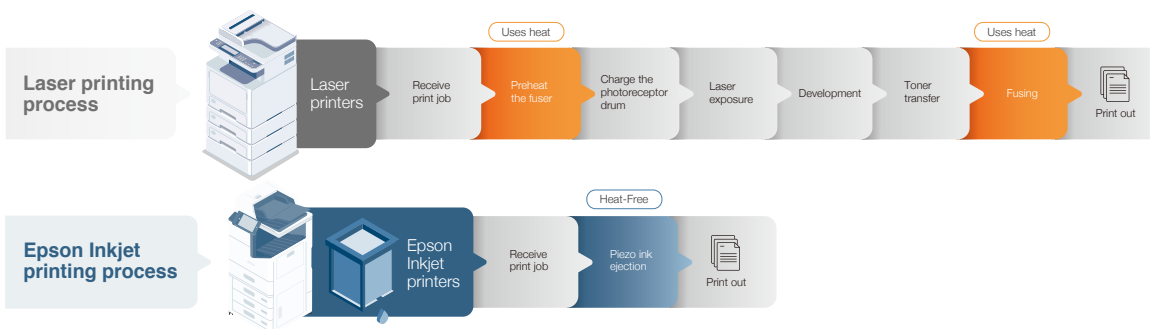

Enhanced Graphical User Interface

The intuitive 10.1" touchscreen user interface makes for easier use, providing more customization, simpler operation and more efficient workflows.

Flexible Solutions

Compatible with a wide range of Epson embedded solutions, such as OCR and easy remote diagnosis with Epson Remote Services.

Lower Power Consumption

At Epson, we're focusing on changing the way we consume electricity. Switching to Heat-Free Technology, which uses no heat in the ink ejection process, delivers lower power consumption and improved performance.