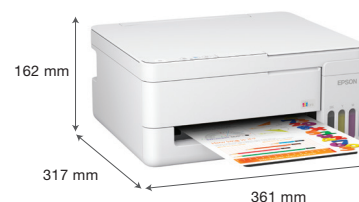

Dimensions & Weight

EcoTank L3115
Weight: 3.9 kg

*1 Print speed (Pages Per Minute) is calculated when printed on A4 plain paper in the fastest mode, 10 x 15 cm photo print speed when printed on Epson Premium Glossy Photo Paper. Print speed may vary depending on system configuration, print mode, document complexity, software, type of paper used and connectivity. Print speed does not include processing time on host computer.