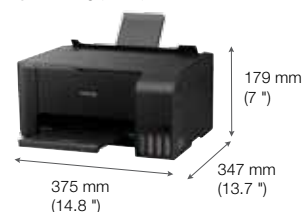

Dimensions & Weight

EcoTank L3110/ L3150

Weight: 3.9 kg (8.6 lb)

#1 Black Text   #2 Black Text and graphics   #3 Photo 4R (4 x 6 ")

² When printed on Epson Premium Glossy Photo Paper.

³ Borderless printing is supported up to 4R (4 x 6"), otherwise 3 mm top, left, right, bottom.

⁴ Default mode in accordance with ISO7779 for MFPs.

⁵ Quoted yields are based on the ISO 24711/24712 patterns of mixed text and colour graphics with Epson methodology. Quoted yields are based on the replacement ink bottles purchased. For print quality, part of the ink from the included bottles is used for printer startup so yields could be lower than those of replacement ink bottles. Actual yields will vary due to reasons including images printed, print settings,

Information correct at time of printing
Printed October 2018

Dealer's Stamp

EPSON INDIA PVT. LTD.

12th Floor, The Millenia, Tower A, No.1, Murphy Road, Ulsoor, Bangalore - 560 008. Tel: 080-30515000 Fax: 080-30515005

Regional Offices:

Ahmedabad - 26407176/77, Chennai - 30277500/11, Cochin - 4012315, Coimbatore - 98942 19200, Kolkata - 65009370/77, Mumbai - 28261515/17, New Delhi - 46585444, Pune - 30286000, Secunderabad - 40359898

Epson Helpline: For product info, service or to order an ink bottle - 1800 425 0011
For service - 1860 3000 1600 (9AM - 6PM) (Mon - Sat)

www.epson.co.in