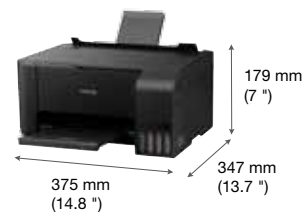

Dimensions & Weight

EcoTank L3100/L3101

Weight: 3.9 kg (8.6 lb)