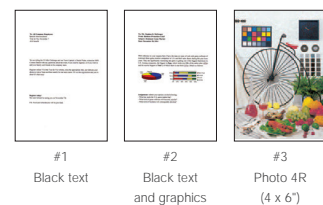

² When printed on Epson Premium Glossy Photo Paper

³ Default mode in accordance with ISO7779 for MFPs

⁴ Quoted yields are based on the ISO 24711/24712 patterns of mixed text and colour graphics with Epson methodology. Quoted yields are based on the replacement ink bottles purchased. For print quality, part of the ink from the included bottles is used for printer startup so yields could be lower than those of replacement ink bottles. Actual yields will vary due to reasons including images printed, print settings, temperature and humidity. Yields may be lower when printing infrequently or predominantly with one ink colour. Ink is used for both printing and printhead maintenance. All inks are used for both black and colour printing.

©2024 Epson India Pvt. Ltd. All Rights Reserved. Reproduction in part or in whole, without the written permission from Epson, is strictly prohibited. EPSON is registered trademark of Seiko Epson Corporation. All other products names and other company names used herein are for identification purposes only and are the trademarks or registered trademarks of their respective owners. Epson disclaims any and all rights in those marks. Print samples shown are simulations only. Specifications and product availability are subject to change without notice and may vary between countries. Please check with local Epson offices for more information.

Apple, iPad and iPhone are trademarks of Apple Inc., registered in the U.S. and other countries. App Store is a service mark of Apple Inc.

Android is a trademark of Google Inc.

Dealer's Stamp

Information correct as of December 2024

EPSON INDIA PVT. LTD.

11th Floor, Godrej Centre, Hebbal, Survey No.26, Bellary Road, Sahakar Nagar, Byatarayanapura, Bangalore 560 092, Karnataka.
Tel: 080 6939 5000. Fax: 080 6939 5005

Epson Helpline: For product info or service - 1800 425 0011
For service: 1800 123 001 600 or 1860 3000 1600 (9 am - 6 pm) (Mon- Sat)
Email: think@eid.epson.co.in www.epson.co.in

Regional Offices:

Ahmedabad 4037 0075, Chennai 4905 5177, Coimbatore 98942 19200,
Ernakulam 4012 315, Hyderabad 4857 0032, Jaipur 4923 119,
Kolkata 4603 4714/15/29/30, Mumbai 3079 8200,
New Delhi 4107 3101, 4752 2414, Pune 2998 0641