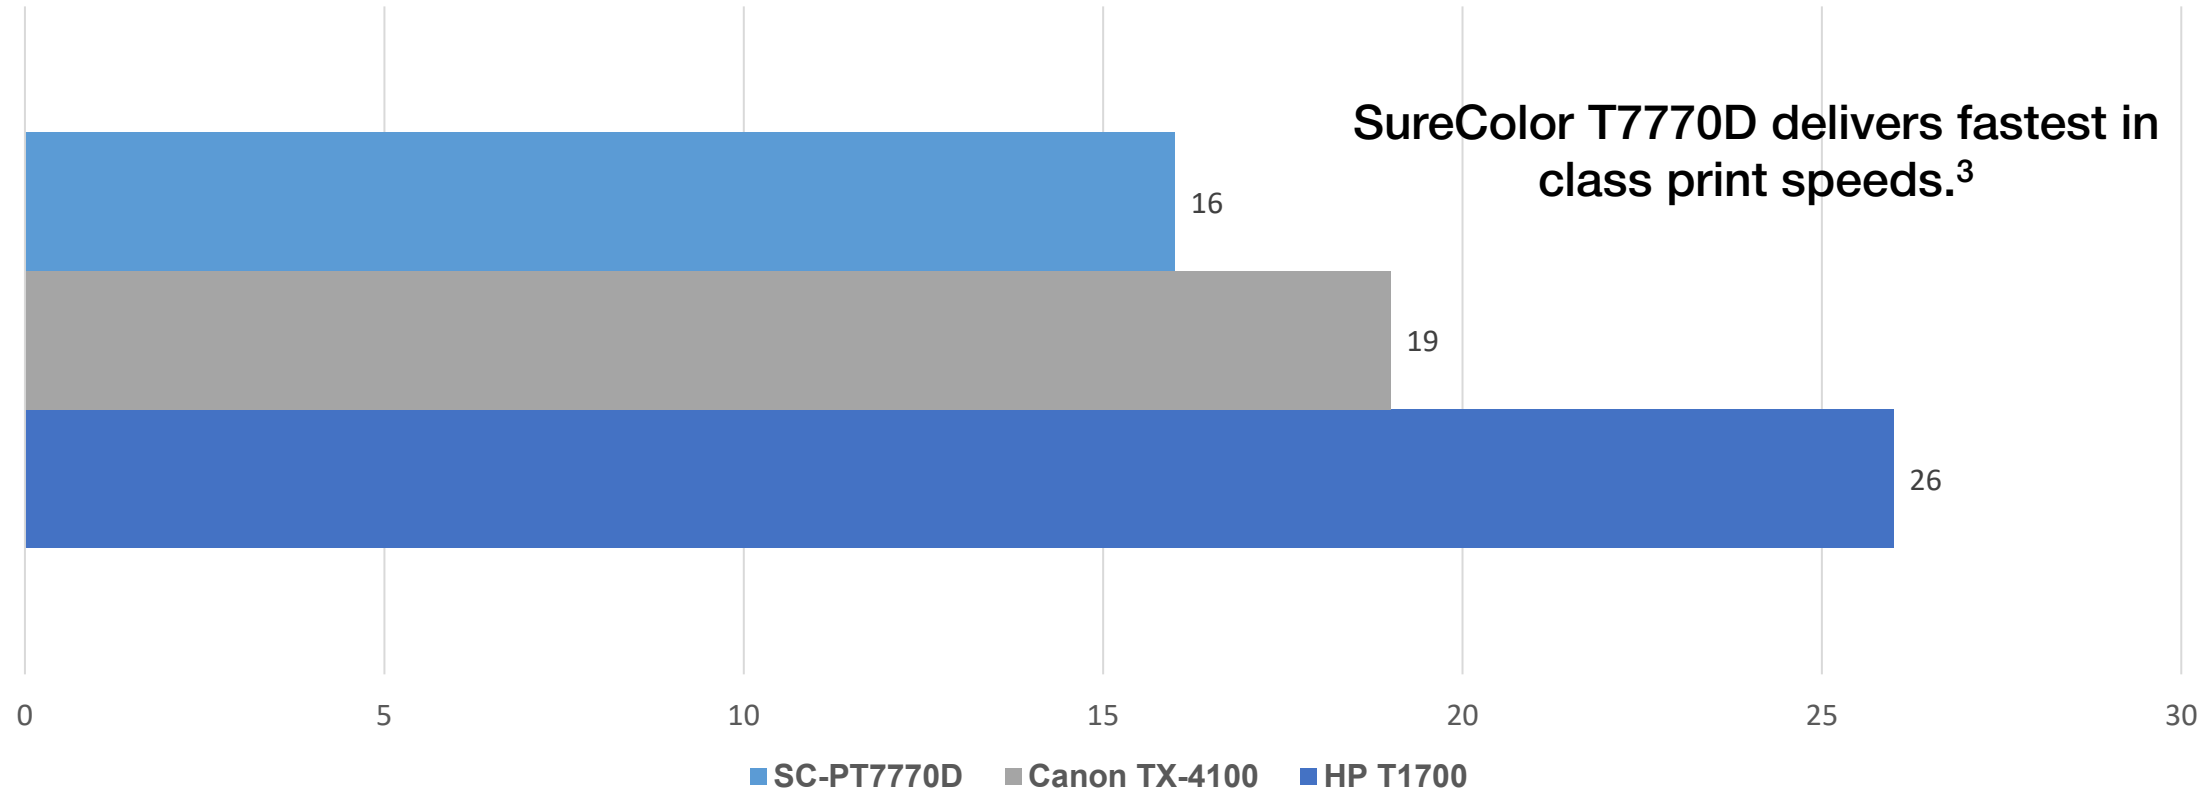

A1 / D-Size Prints in as Fast as 16 Seconds (3.7/min)

Professional
Imaging

A1 / D-Size Print Speed (Seconds)

Compared to similarly featured CAD/Technical printers, A1/D sized prints, in fastest printing mode, priced at $10,000 MSRP (USD) or less based on manufactures' published specifications and industry available as of May 2021. Actual print times with vary. Print speeds are based on the print engine speed only. Total throughput time for any print depends on various factors including workstation configuration, file size, print resolution, ink coverage and networking.