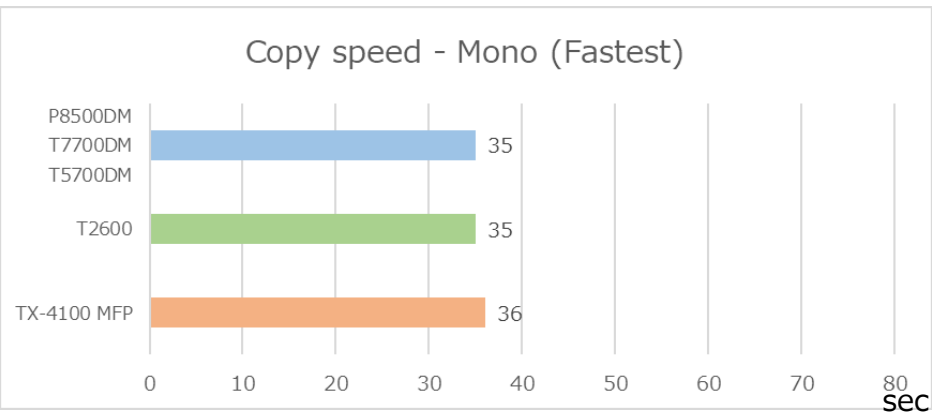

High Productivity with Rapid Copy and Scan Speeds

- **Copy in** as little as 35 seconds (mono) and 39 seconds (color) for A1/D-Size pages
- **Scan** pages up to 10.0 ips B&W and 4.5 ips color at 36" wide
- **Fastest in-class color copy speeds:** Up to 15% faster color copies than HP T2600⁵