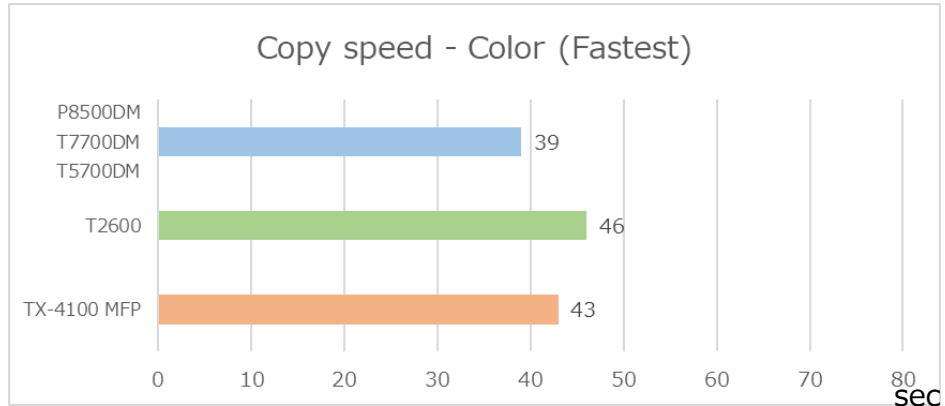

High Productivity with Rapid Copy and Scan Speeds

- **Copy in** as little as 35 seconds (mono) and 39 seconds (color) for A1/D-Size pages
- **Scan** pages up to 10.0 ips B&W and 4.5 ips color at 36" wide
- **Fastest in-class color copy speeds:** Up to 15% faster color copies than HP T2600⁵