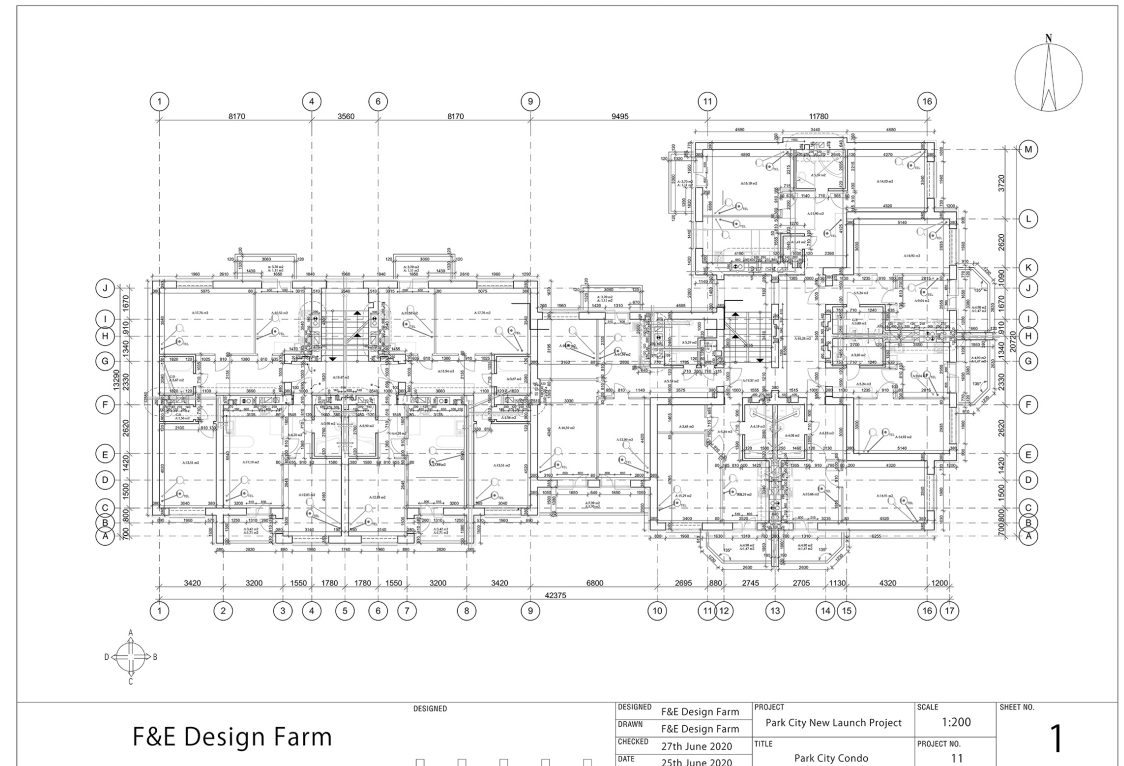

Media Information

Paper Type: 20 LB Bond Paper
Roll Size: 36" x 500'
Roll Cost: $ 50 / Roll (List Price)

Cartridge Information

Ink Family: UltraChrome XD3 – 6 cartridge
Capacity: **110 ml**   **350 ml**   **700 ml**
Cartridge Cost: $ 73 $ 178 $ 294

Print Cost Estimate

Total Ink Usage: 0.13 ml   0.13 ml   0.13 ml
Ink Cost: $ 0.09 $ 0.07 $ 0.05
Media Cost: $ 0.20 $ 0.20 $ 0.20
Total Cost: $ 0.29 $ 0.27 $ 0.25

Cad Drawing

Print Size: 24" x 36" / Print Mode: Draft

SureColor T-Series cost data calculated printing a 24"x36" image on Generic 20# Coated Bond Paper (36"x 500' - $50 MSRP) at 360x720 dpi resolution. Epson cost data generated from the LFP Cost Accounting Tool. Paper cost obtained from Amazon.com. Prices current as of September 2023.