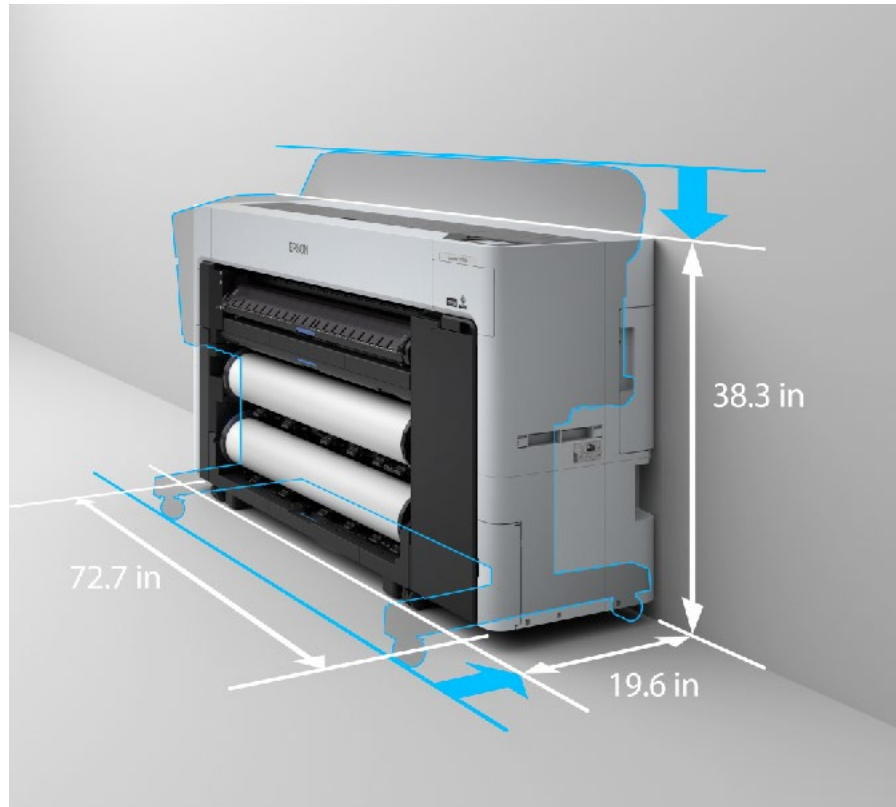

Professional
Imaging

Unique flat top design and complete front operation

Can be pushed all the way up against a wall*

Only 20" deep

Use top as work surface or rest your laptop

Change media, ink, settings all from the front