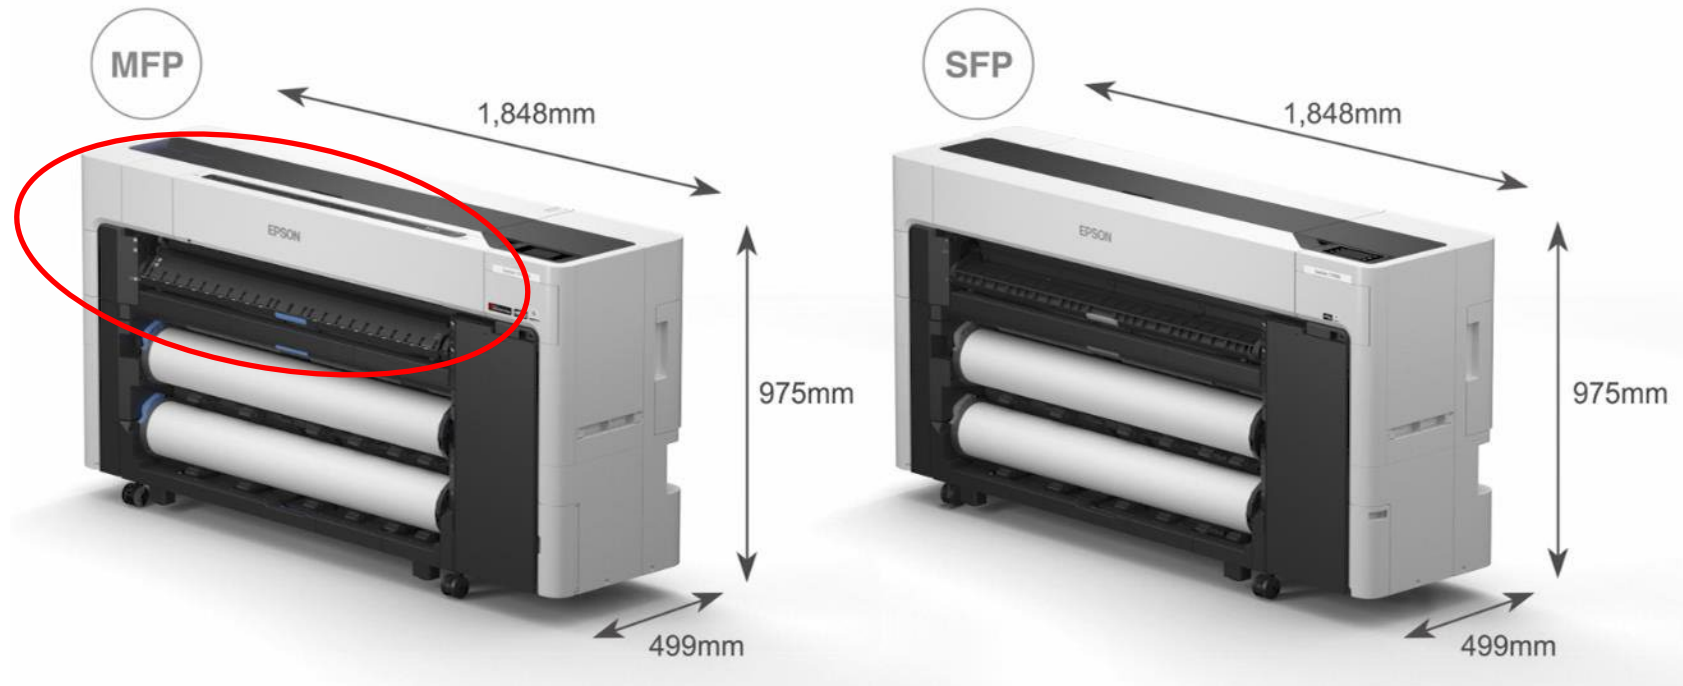

Compact size with Fully Integrated 36"-Wide High-Speed Scanner

Smallest footprint in their class⁶ - multifunction versions are the same compact size as 36" and 44" single-function printers