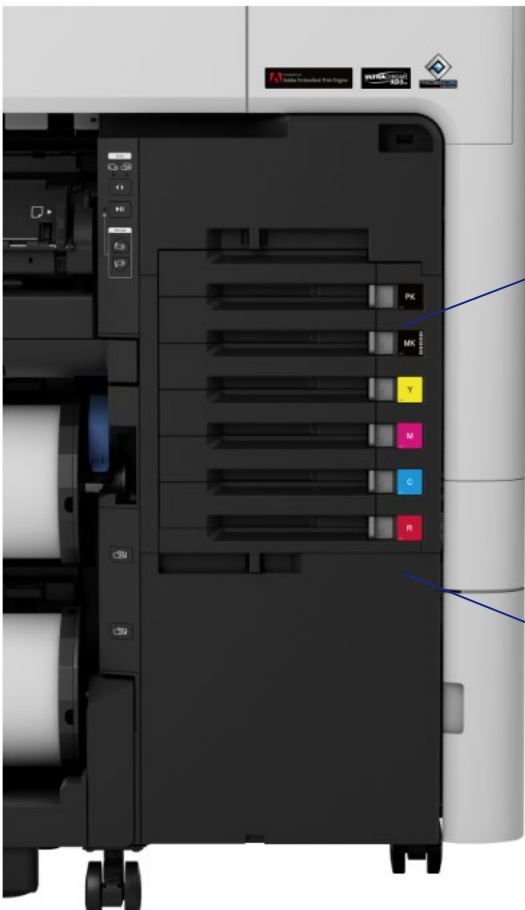

SureColor T7770D 1.6 Liter Bulk Ink Packs

Color	SKU	MSRP
Photo Black	T52Y120	$569.95
Cyan	T52Y220	$569.95
Magenta	T52Y320	$569.95
Yellow	T52Y420	$569.95
Matte Black	T52Y820	$569.95
Red	T52Y920	$569.95
Starter Pack	T52YM20	$3,495.95

- **Minimum 15% savings at MSRP over 700 mL cartridges**
- **Initial Ink NOT INCLUDED – must be bundled w/ Ink Starter Pack**