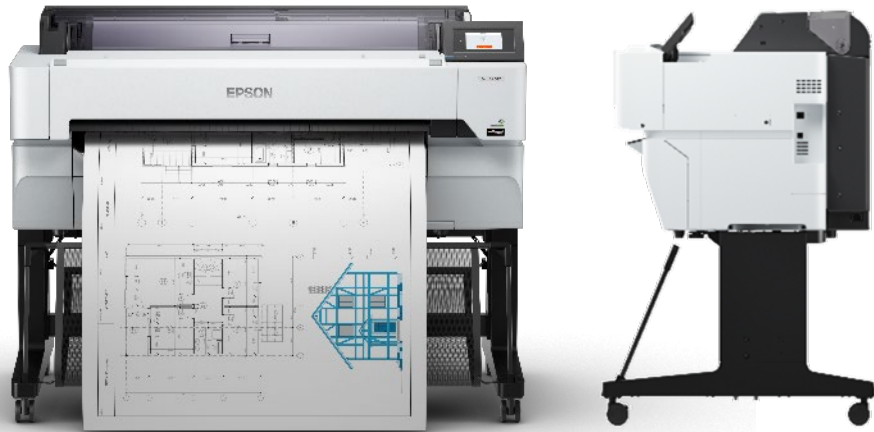

SureColor T5470M

Professional
Imaging

$6,195 MSRP

Only 28" deep

Integrated 36" Scanner

No Additional Footprint

Fast Scanner- 4.5 IPS Color/ 7.5IPS B&W

Up to 600 dpi Scanning

Multipage scanning to:

- USB Drives
- FTP Servers
- Network Folders
- Email

Security Features

Protect your information with advanced network security and encryption

Ergonomic Design

Front-access control panel, scanner input, roll media, supplies

KEY DIFFERENTIATIONS

4 Colors

EPSON ULTRACHROME
XD2 INK

Medium Inks

Media Handling

- Matte Paper

Connectivity

- USB
- Ethernet
- WIFI
- Direct USB

36" Workgroup Multifunction

D-Sized T5470M – Only **22 seconds**¹
Print Speed