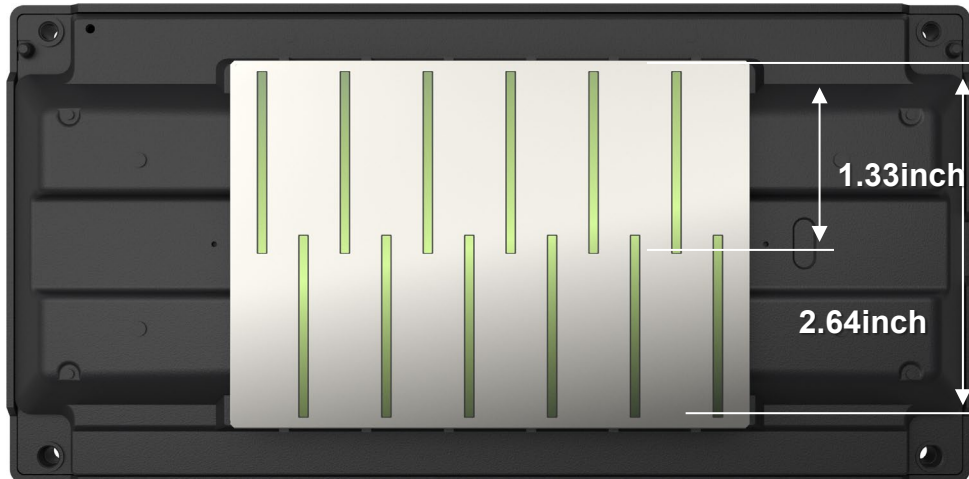

High-Speed CAD / Graphics Printers

AEC | Education | Corporate | Reprographics

High-Speed Platform Printhead Technology

Professional
Imaging

PrecisionCore 2.6" MicroTFP printhead
is 2x size of previous generation printhead