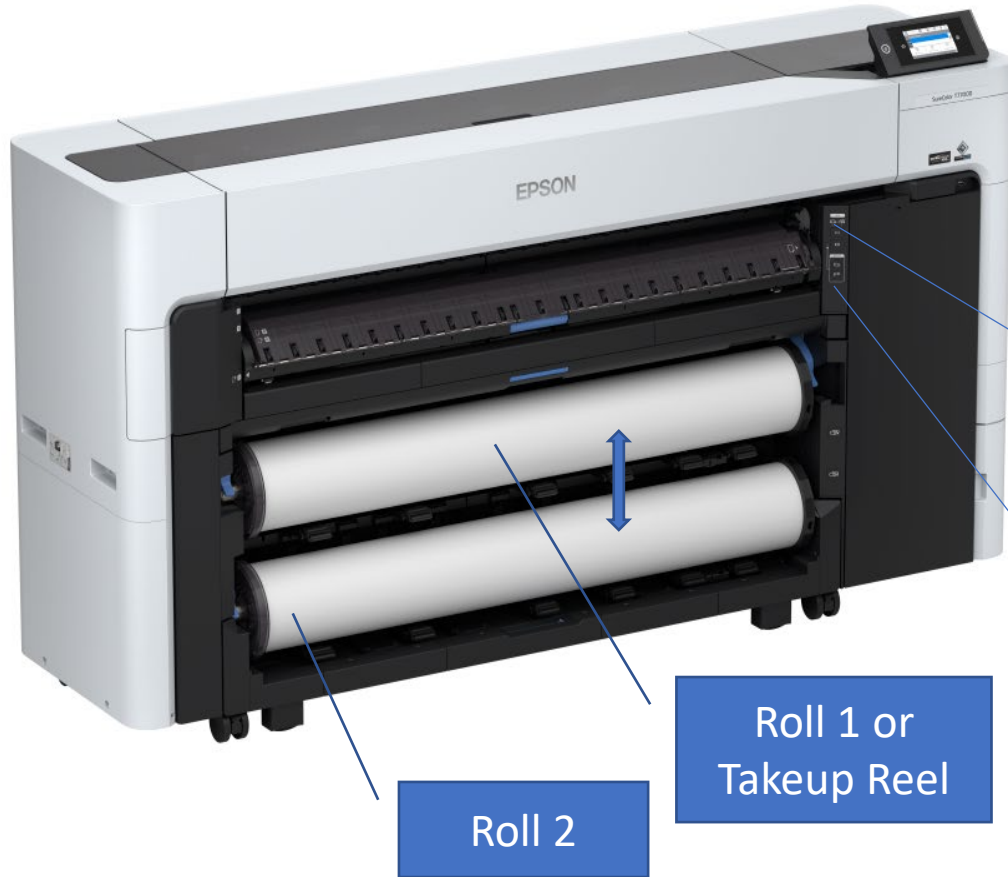

Innovative Dual Roll / Integrated Take-up Reel

Professional
Imaging

Dual Input Rolls with Automatic Switching

Automatically feeds new rolls

Included Take-up Reel Mode

Roll 1 can be used as a take-up
High productivity roll-to-roll printing