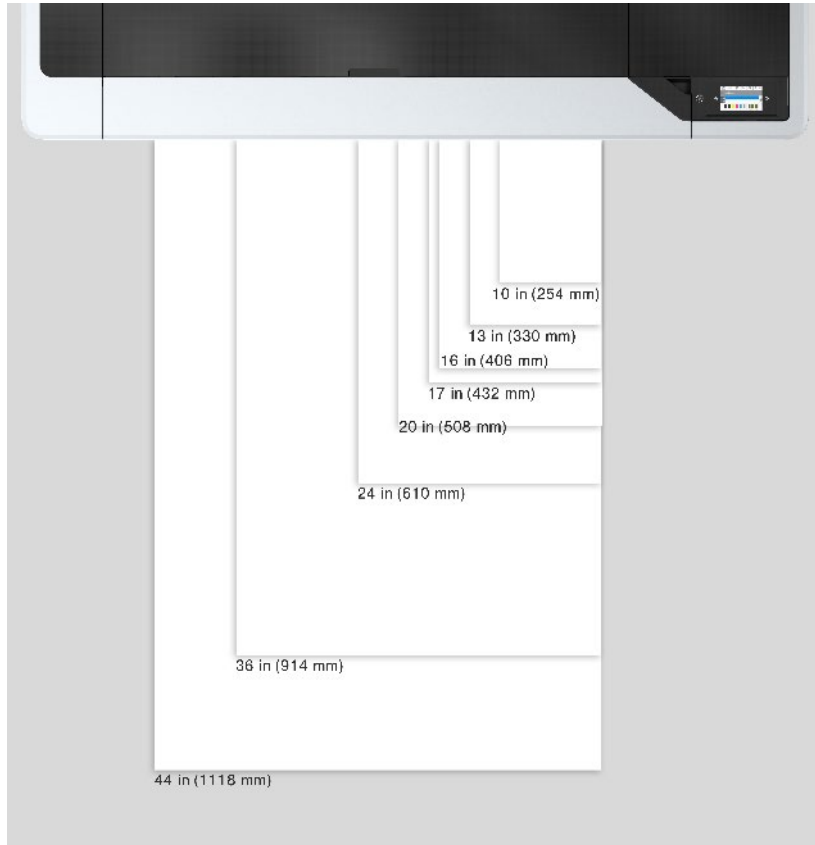

Advanced Media Handling Capabilities

Professional
Imaging

Roll Media

- Roll Media ID and Length Tracking
- BorderFree® Printing (10", 13", 16", 17", **New** 20", 24", 36", 44")
- 6.7" Roll Max Diameter. 10" Wide Minimum width
- 2" & 3" Cores