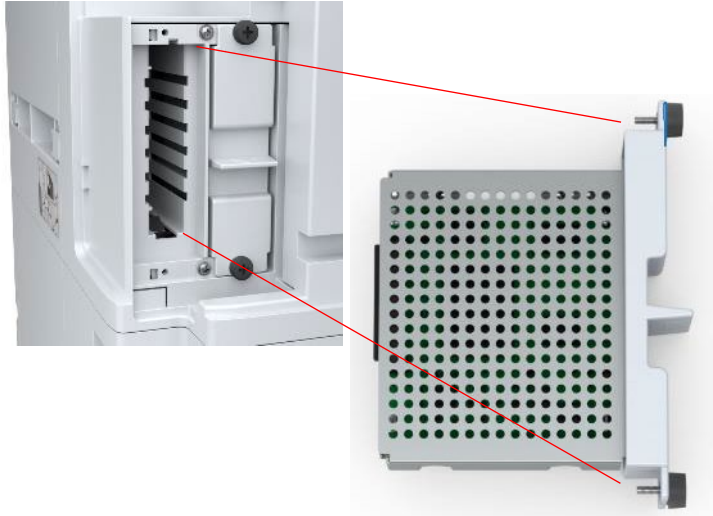

Impressive processing time and convenience for printing PDFs

Up to 3x faster processing of complicated data than previous generation

No PC required - print PDFs from phones, tablets, and USB drives

Extreme processing power with four Intel CPUs on board

Easy, one-step workflow enhances print accuracy