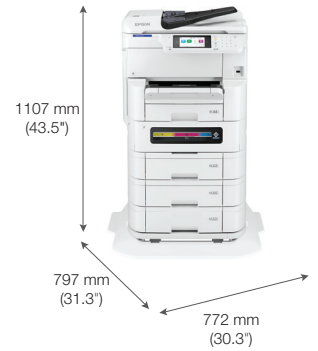

EM-C8100
Weight: 59.7 kg (131.6 lb)

WF-EM-C8101
Weight: 75.6 kg (166.7 lb)