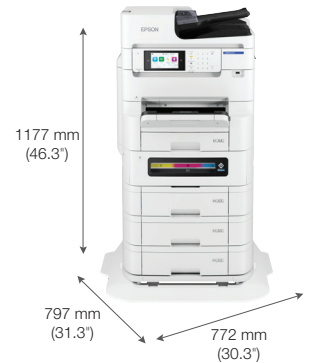

Consumables

C13T13P190	Black Ink Supply Unit [Large]
C13T13P290	Cyan Ink Supply Unit [Large]
C13T13P390	Magenta Ink Supply Unit [Large]
C13T13P490	Yellow Ink Supply Unit [Large]

¹ Print speed (Pages Per Minute) is calculated when printed on A4 plain paper in the fastest mode. Print speed may vary depending on system configuration, print mode, document complexity, software, type of paper used and connectivity. Print speed does not include processing time on host computer.

² Default mode in accordance with ISO7779 for MFPs.

© 2026 Epson India Pvt. Ltd. All Rights Reserved. Reproduction in part or in whole, without the written permission from Epson, is strictly prohibited. EPSON is registered trademark of Seiko Epson Corporation. All other products names and other company names used herein are for identification purposes only and are the trademarks or registered trademarks of their respective owners. Epson disclaims any and all rights in those marks. Print samples shown are simulations only. Specifications and product availability are subject to change without notice and may vary between countries. Please check with local Epson offices for more information.

Apple, iPad and iPhone are trademarks of Apple Inc., registered in the U.S. and other countries. App Store is a service mark of Apple Inc.

Android is a trademark of Google Inc.

Information correct as of May 2026.