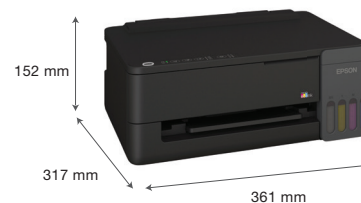

Dimensions & Weight

EcoTank L1350

Weight: 3.1 kg

*1 Print speed (Pages Per Minute) is calculated when printed on A4 plain paper in the fastest mode, 10 x 15 cm photo print speed when printed on Epson Premium Glossy Photo Paper. Print speed may vary depending on system configuration, print mode, document complexity, software, type of paper used and connectivity. Print speed does not include processing time on host computer.