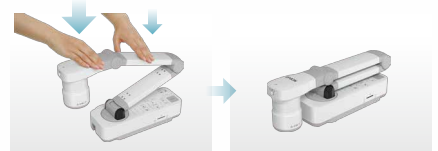

Microscope Capability

The included microscope adapter make set-up easy and is compatible with 20-34mm eyepieces from a variety of different microscopes.

USER FRIENDLY DESIGN

Image Rotation

Capture images of a 3D objects/whiteboard/chalkboard can be easily by adjusting the arm position and rotating camera head.

Security Design

Not only equipped with a slot for a Kensington Lock, both ELPDC21 & ELPDC13 also has a security bar and security screw hole.

Portability

The new mechanical structure allows users to fold and easy to store.