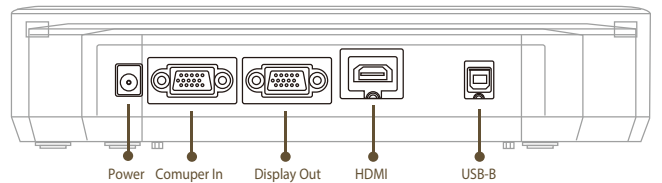

USB interface class	USB Video Class
	USB Audio Class
	TWAIN (Only for Windows system)
	USB Mass storage Class

Compatibility for OS	PC	Windows XP SP2 or later, Windows Vista, Windows 7/ Mac X 10.5, 10.6 and 10.7

Accessories	USB Cable	yes (USB-B)
	External AC Power adapter with Power cable (30W)	yes
	Application software	yes
	Remote control	yes
	AA Batteries	yes(2pcs)
	Quick set-up guide	yes
	Microscope adapter	yes
	VGA Cable	yes
	User's Manual Set	CD-ROM
	Soft Carrying Case	No

Application software	Name	ArcSoft application software for Epson document camera / Button manager for Epson document camera / TWAIN driver for Epson document camera	
	Language	13 Languages	
	Annotation(Live/Still image)	N/A	
	Edit	yes	
	Preview	yes	
	Video Capture	yes	
	Still image capture	yes	
	Time Lapse	yes	
	Web Upload	yes	
	Intelligent file management	yes	
	Saving format	Still image	JPG/BMP
		Video(For windows)	WMV/MPG/AVI
		Video(For MAC)	MOV

TWAIN driver	TWAIN driver and device driver	Only for Windows

Warranty Service
2 Years Carry-in Warranty Service to be provided for local purchase only.

The warranty service can be extended by purchasing Epson Coverplus Extended Warranty.
For more information, please contact epson customer support.

Connector Panel

Epson Hong Kong Limited

Unit 715-723, 7/F Trade Square, 681 Cheung Sha Wan Road, Cheung Sha Wan, Kowloon, H.K.
* Please call our sales hotlines for demonstration at our showroom.