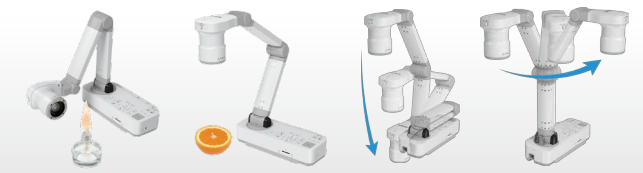

Split Screen Function

The split screen function allows the live image of an object being captured to be displayed alongside an image stored on the internal/external memory.

One-Touch Auto Focus

A one-push auto focus button for ease to correct the image from blur to clear.

Microscope Capability

The included microscope adapter make set-up easy and is compatible with 20-34mm eyepieces from a variety of different microscopes.

USER FRIENDLY DESIGN

Image Rotation

Capture images of a 3D objects/whiteboard/chalkboard can be easily by adjusting the arm position and rotating camera head.