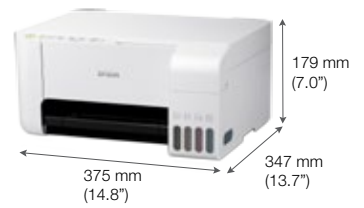

Dimensions & Weight

L3116/L3156
Weight: 3.9 kg / 8.6 lbs

^{†1} Print speed (Pages Per Minute) is calculated when printed on A4 plain paper in the fastest mode, 10 cm x 15 cm photo print speed when printed on Epson Premium Glossy Photo Paper. Print speed may vary depending on system configuration, print mode, document complexity, software, type of paper used and connectivity. Print speed does not include processing time on host computer.