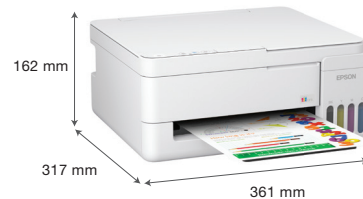

*1-year warranty or 50,000 pages, whichever comes first, printhead included. ^Under standard test conditions.

Dimensions & Weight

EcoTank L3356

Weight: 4.2 kg