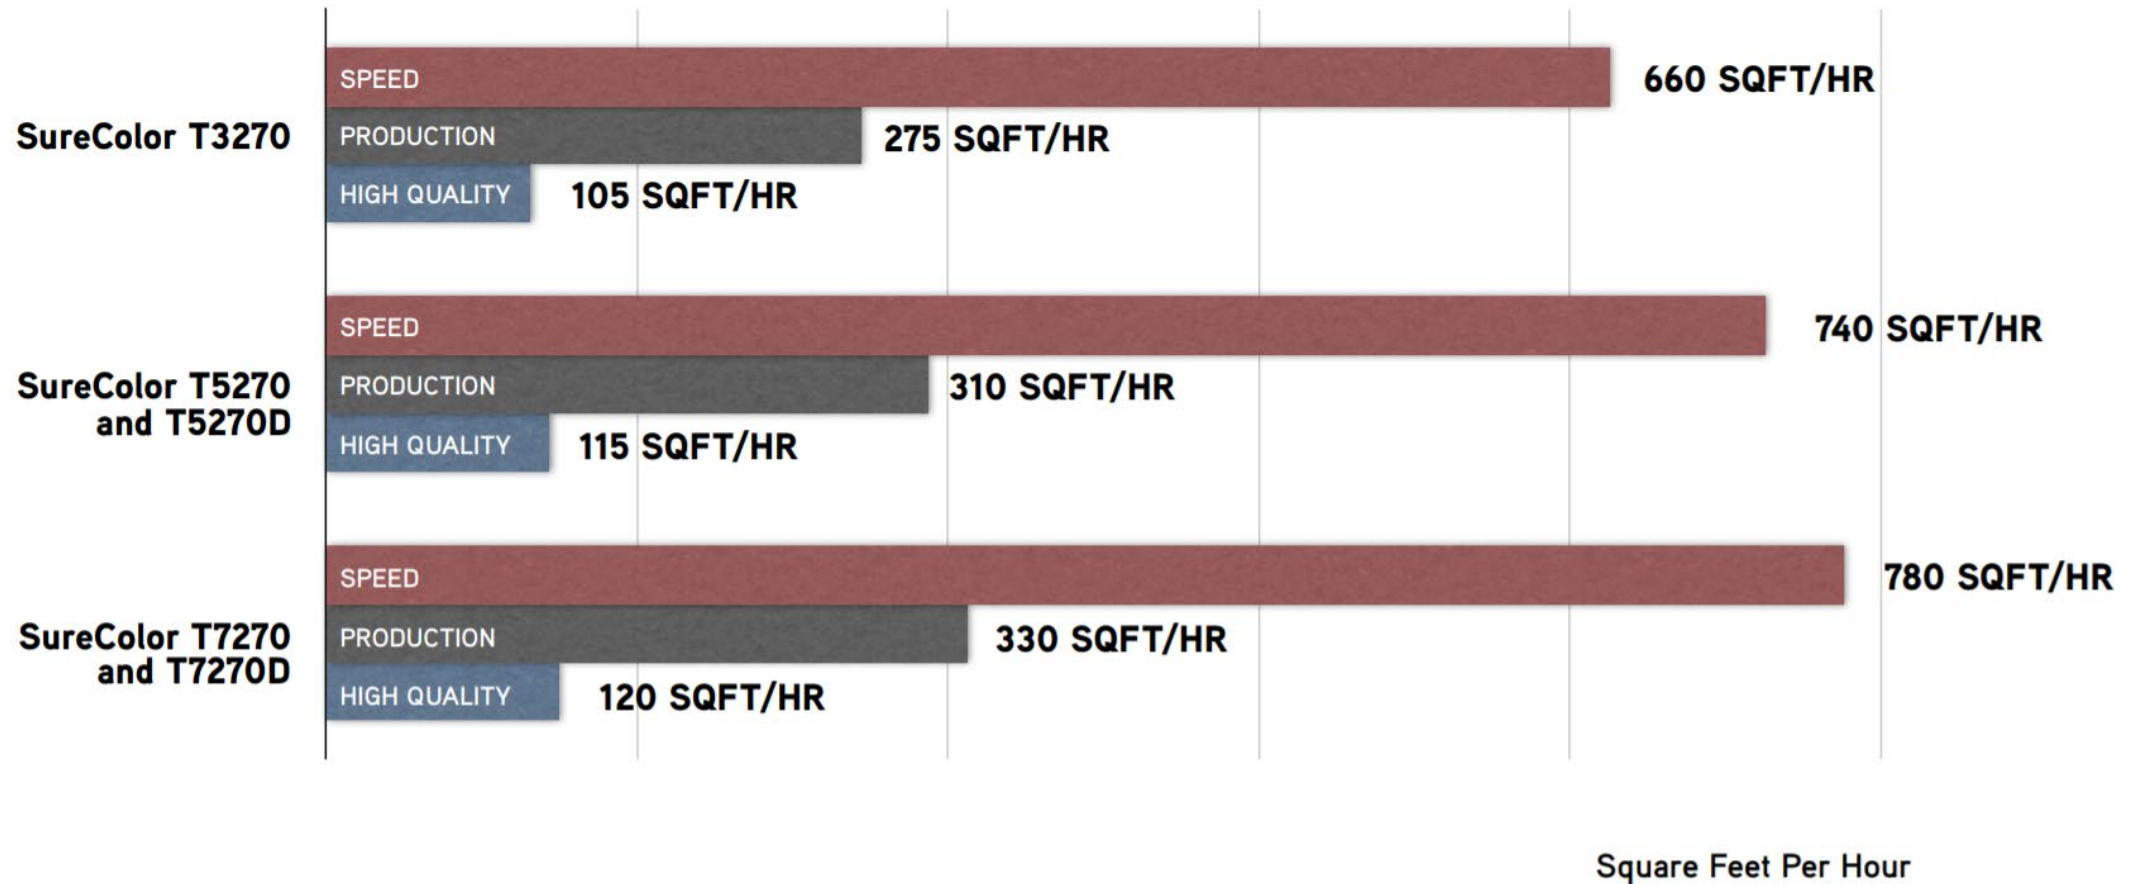

SureColor T-Series Production Model Printing Speed Performance

Professional
Imaging