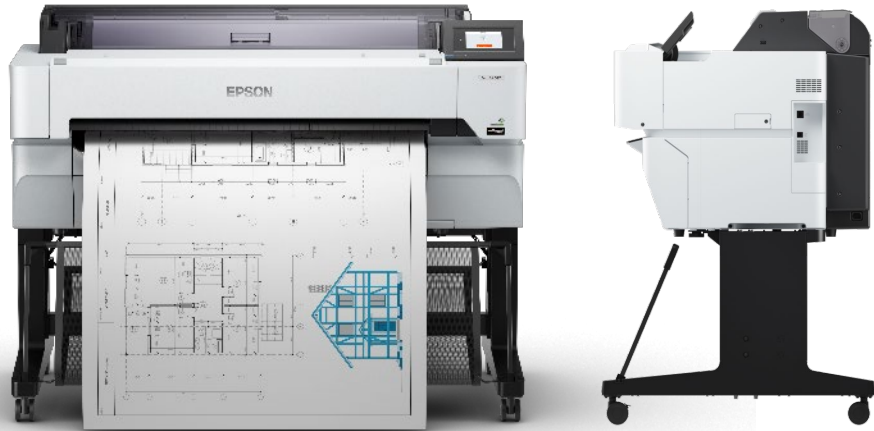

SureColor T5470M

Professional
Imaging

$7,995 MSRP

Only 28" deep

Available in 36" Width

Integrated 36" Scanner

No Additional Footprint

Fast Scanner- 4.5 IPS Color/ 7.5IPS B&W

Up to 2400 x 1200 dpi Scanning

Multipage scanning to:

- USB Drives
- FTP Servers
- Network Folders
- Email

Security Features

Protect your information with advanced network security and encryption

Ergonomic Design

Front-access control panel, scanner input, roll media, supplies

KEY DIFFERENTIATIONS

4 Colours

EPSON ULTRACHROME
XD2 INK

Medium Inks

Media Handling

- Matte Paper

Connectivity

- USB
- Ethernet
- WIFI
- Direct USB

**D-Sized
Print Speed**

T5470M – Only 22 seconds¹