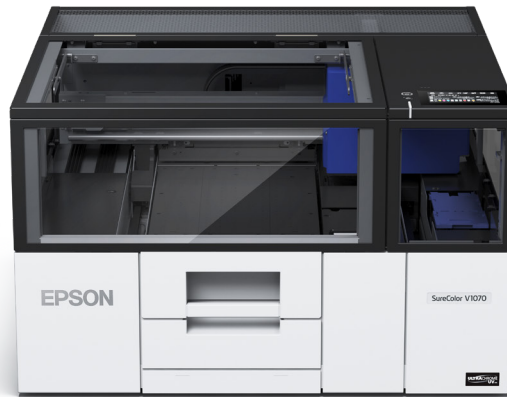

SureColor® V1070

Desktop UV Flatbed Printer

Experience the power
of UV with this compact
desktop printer.

ULTRACHROME
UV INK

Epson Cloud Solution
PORT®2

Low initial investment — less than half the cost of comparable desktop flatbed UV printers¹

High-quality output — delivers vivid colors, low graininess and smooth gradations

Compact and unique design — breakthrough space-saving design easily fits into your workflow

User-friendly — simple operation and easy maintenance