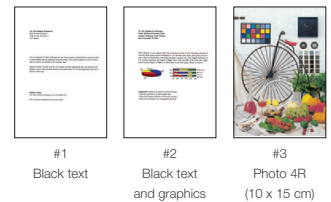

² Default mode in accordance with ISO7779 for MFPs.

³ Quoted yields are based on the ISO 24711/24712 patterns of mixed text and colour graphics with Epson methodology. Quoted yields are based on the replacement ink bottles purchased. For print quality, part of the ink from the included bottles is used for printer startup so yields could be lower than those of replacement ink bottles. Actual yields will vary due to reasons including images printed, print settings, temperature and humidity. Yields may be lower when printing infrequently or predominantly with one ink colour. Ink is used for both printing and printhead maintenance. All inks are used for both black and colour printing.

© 2020 Epson India Pvt. Ltd. All Rights Reserved. Reproduction in part or in whole, without the written permission from Epson, is strictly prohibited. EPSON and EXCEED YOUR VISION are registered trademarks of Seiko Epson Corporation. All other product names and other company names used herein are for identification purposes only and are the trademarks or registered trademarks of their respective owners. Epson disclaims any and all rights in those marks. Print samples shown are simulations only. Specifications and product availability are subject to change without notice and may vary between countries. Please check with local Epson offices for more information.

Dealer's Stamp

EPSON INDIA PVT. LTD.

12th Floor, The Millenia, Tower A, No.1, Murphy Road, Ulsoor, Bangalore 560 008. Tel: 080-4566 5000, Fax: 080-4566 5005.

Regional Offices:

Ahmedabad 3314 8500/01, Chennai 3967 7500, Cochin 4012 315, Coimbatore 98942 19200, Kolkata 4603 4729, Mumbai 3079 8200, New Delhi 3312 0300, Pune 3028 6000/05, Hyderabad 4857 0032, Jaipur 78699 11699.

Epson Helpline: For product info or service - 1800 425 0011
For service - 1800 123 001 600 (9AM - 6PM) (Mon - Sat)
Email: think@eid.epson.co.in **www.epson.co.in**

Information correct as of September 2020