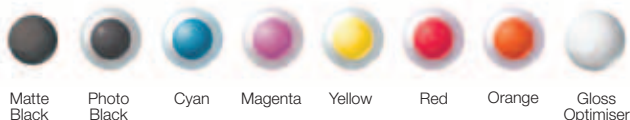

Superior Print Quality

The advanced 8-colour pigment ink set in the SureColor™ SC-P407 gives you prints that look incredible, and will draw admiring comments for years to come. The UltraChrome® Hi-Gloss 2 ink set includes red and orange inks, giving you a wide range of colours and smooth, vibrant skin tones. Landscape photographers will also love the lush greens and richer blues that the ink set delivers.

To ensure that your pictures never lose their shine, the High-gloss Microcrystal Encapsulated inks dry instantly and offer immediate colour stability. That way, your treasured photographs remain highly smudge, fade and water-resistant. Both photo black and matte black ink cartridges are loaded simultaneously. Depending on the media you select, the P407 switches between the two black inks via the printer driver to match the media in use, achieving large print runs at an extremely low cost.