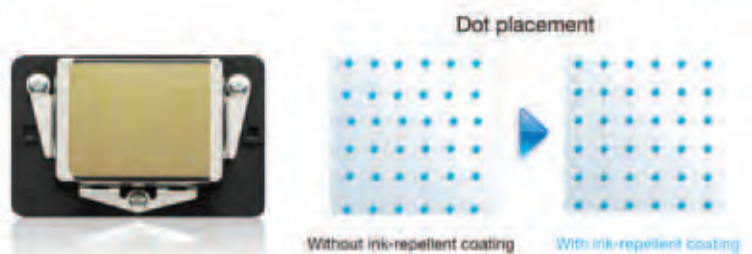

Epson iPrint

Print from and scan directly to your smart devices or online cloud storage services.

Enhanced Print Mode

The SC-P407's wide range of print modes gives you control over just about any printing situation that you can think of, delivering brilliant quality prints every time. Besides boosting blue and green saturation, the PhotoEnhance mode on the SC-P407 automatically enhances shadows, details and colour brightness in the darker areas of images.

Award-winning Printhead Technology

The SC-P407's 8-channel Micro Piezo™ printhead is a marvel in inkjet technology - and the proof can be found showcased in many of the world's finest art galleries. It creates droplets as small as 1.5 picolitres and places them with remarkable accuracy and precision, offering you unrivalled details in your prints.

The Micro Piezo™ printhead also features an ink-repelling coating, which improves print quality and increases reliability. A built-in sensor saves time by enabling automatic printhead alignment and automatic nozzle cleaning, ensuring trouble-free printing, while prolonging the life of your printer.