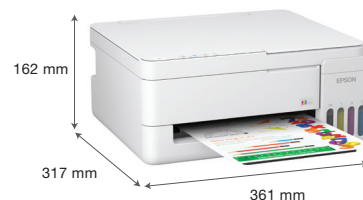

*1-year warranty or 50,000 pages, whichever comes first, printhead included. ^Under standard test conditions.

Dimensions & Weight

EcoTank L3355

Weight: 4.2 kg