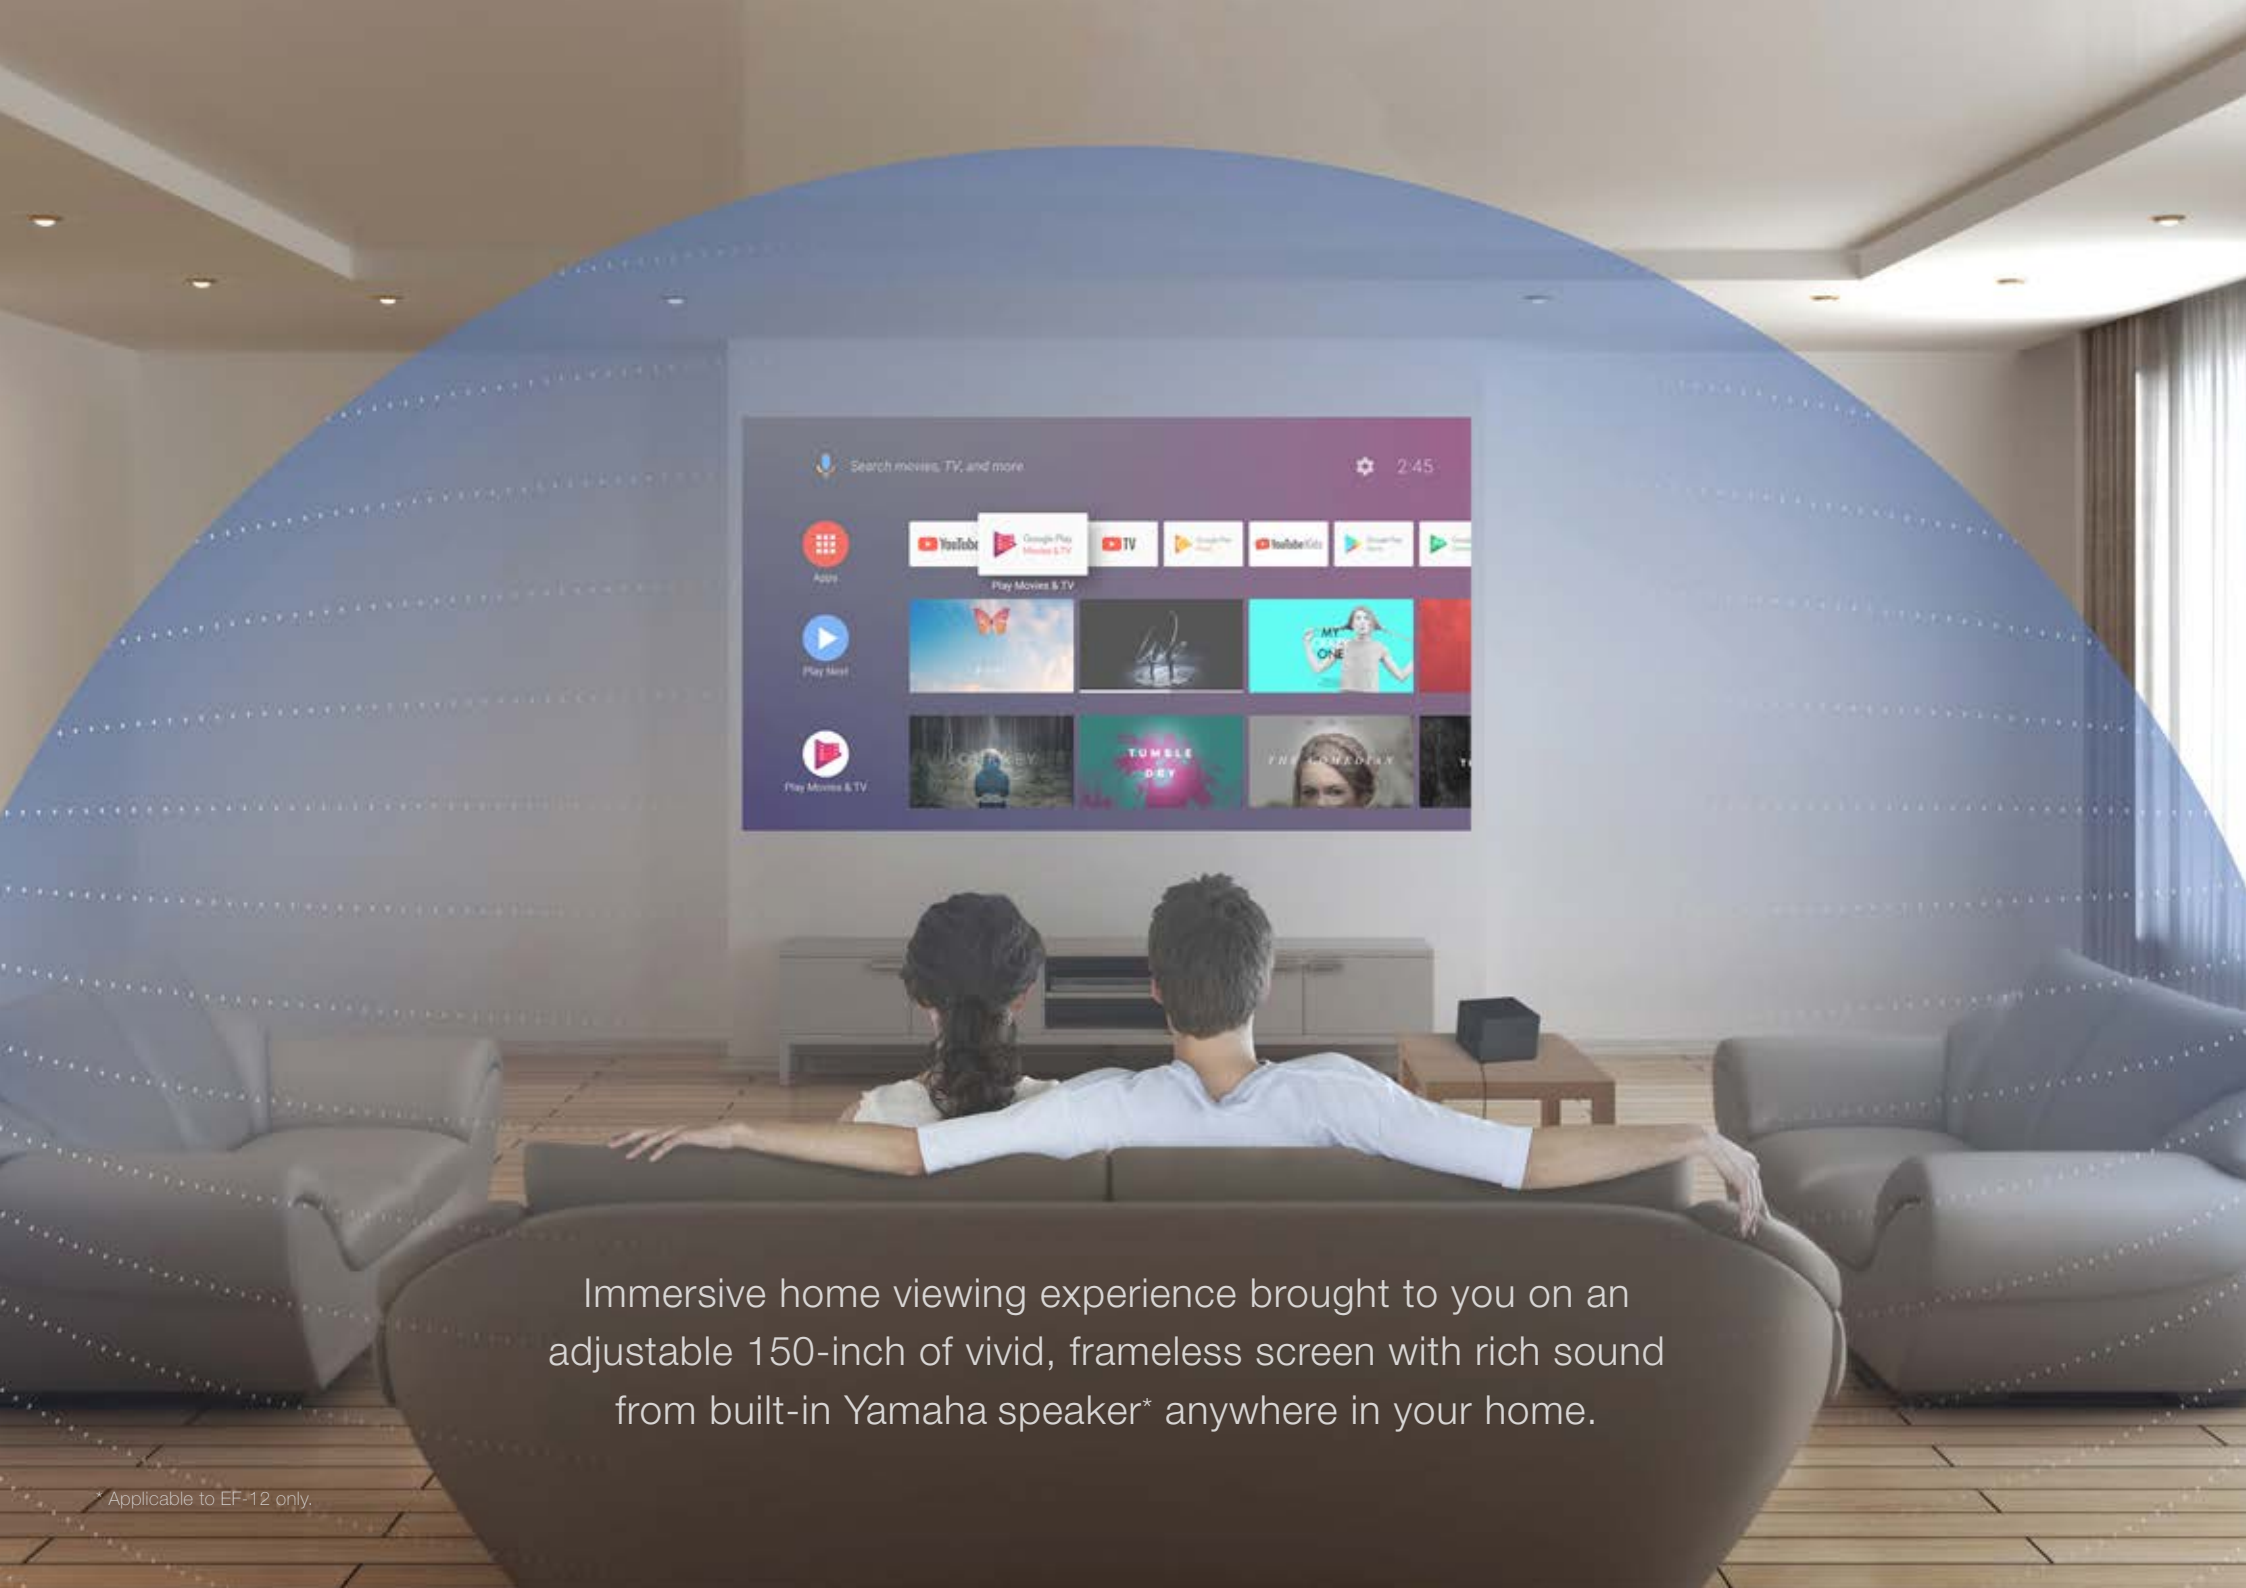

# A FANTASTIC PORTABLE ALL-IN-ONE HOME THEATRE EXPERIENCE

EpiqVision Mini EF-11/EF-12 Laser Projection TV

**EPSON**  
EXCEED YOUR VISION

The Epson EpiqVision™ Mini EF-11 and EF-12 Smart Streaming Laser Projector is all you need to bring alive the big-screen home cinema experience. Whether you're watching your favourite TV shows or hosting an outdoor movie night, this portable projector can be used to project anywhere within your home or outdoors. Enjoy a truly cinematic viewing environment with sound by Yamaha<sup>1</sup> and brilliant images - supersized to an impressive 381 cm (150 inch). You can get seamless access to popular streaming services with built-in Android TV<sup>2</sup>, while the Google Assistant<sup>3</sup> can help you quickly access content and control devices around your home. With Chromecast™ built-in, you can cast your favourite entertainment apps from your Android™ and iOS device, Mac or Windows computer, or Chromebook<sup>4</sup>.

## Smart Home Entertainment

Built-in Android TV<sup>2</sup> offers thousands of movies, shows and games on your favourite OTT platforms.

Google is a registered trademark and YouTube and Google Play is a trademark of Google LLC

Immersive home viewing experience brought to you on an adjustable 150-inch of vivid, frameless screen with rich sound from built-in Yamaha speaker\* anywhere in your home.

## Fits any corner of the room

Portable and compact, bring the EpiqVision into any room and begin projecting from your smartphone via the built-in Miracast\*. You can also simply mount it with any VESA mount or tripod and enjoy.