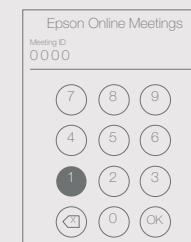

STEP 1

Connect your webcam to the USB port on the projector.