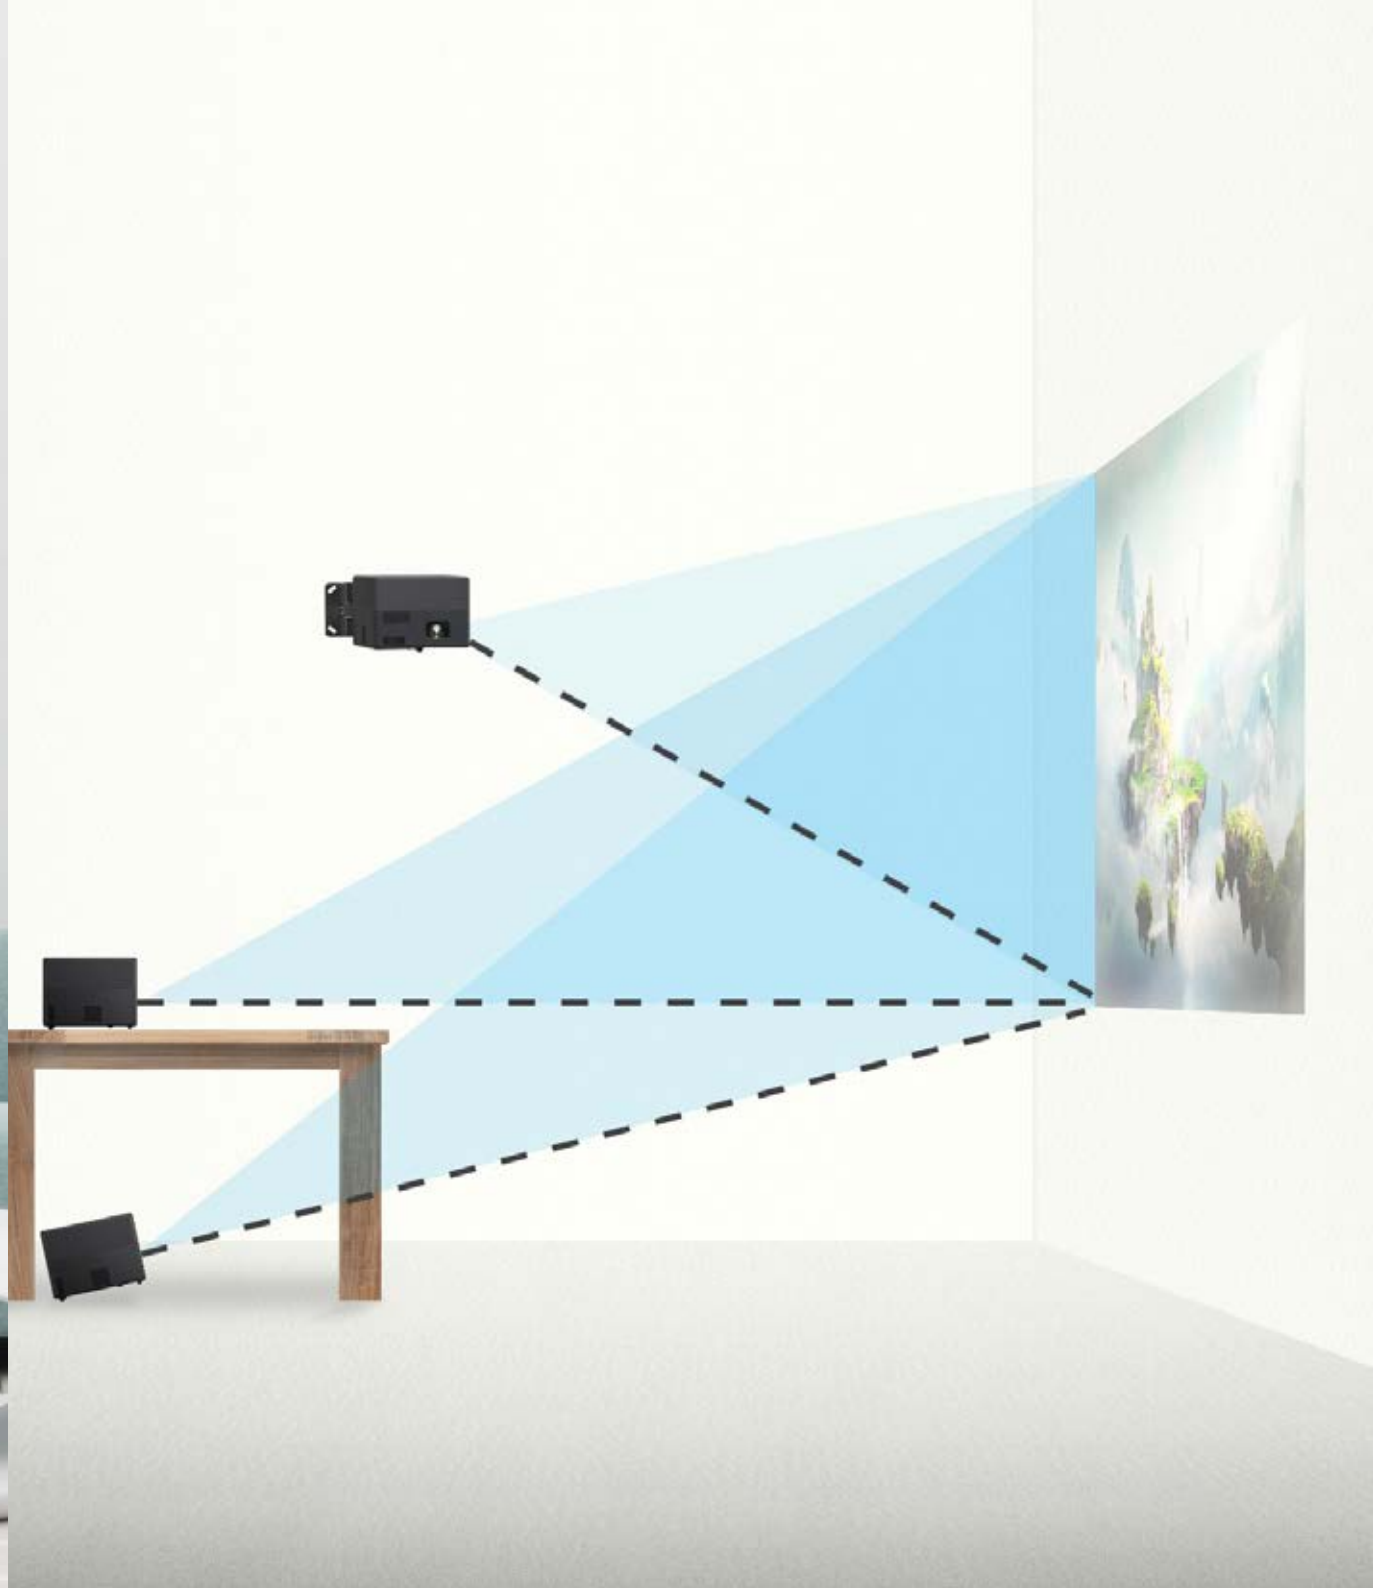

Fits any corner of the room

Portable and compact, bring the EpiqVision into any room and begin projecting from your smartphone via the built-in Miracast*. You can also simply mount it with any VESA mount or tripod and enjoy.

* Built-in only for EF-11, EF-12 requires downloading of third party app.