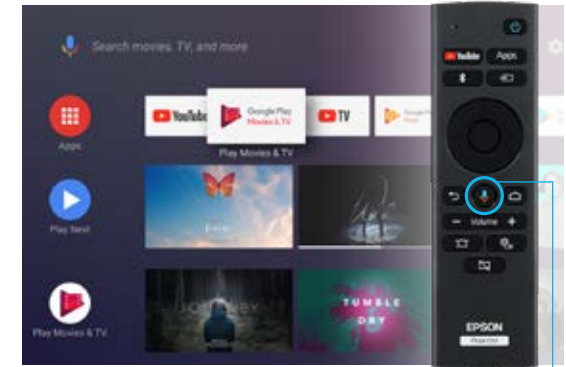

Voice control

Smart devices-ready

With Chromecast built-in¹, you can easily cast movies, shows and photos from your Android or iOS device to your screen.

Easy installation

Auto Installation function automatically adjusts projection with horizontal and vertical keystone correction² without prior settings and complex cable management. Screen distortion and focus level are also optimised automatically with the built-in camera.