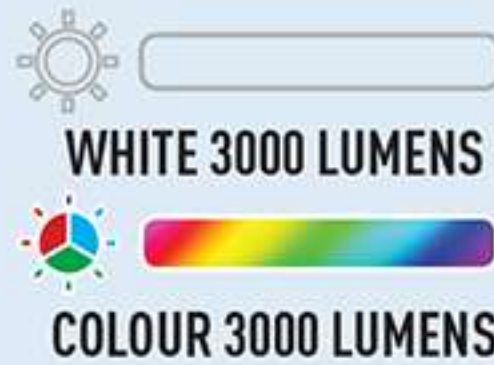

Colour Brightness 3200 lumens	White Brightness 3200 lumens	Resolution 1080p (1920 x 1080)	High Contrast Ratio 10,000:1	Lamp: ELPLP94 Standard Hrs Eco Hrs 4,000 7,000
----------------------------------	---------------------------------	-----------------------------------	---------------------------------	--

True BRIGHTNESS

True COMFORT

True REALISM

EPSON 3LCD PROJECTORS

1-CHIP PROJECTORS

** These lumen statistic can be found at www.colorlightoutput.com.

1 Color brightness(color light output) in brightest mode, measured by a third-party lab in accordance with IDMS 15.4. Color brightness will vary depending on usage conditions. Top-selling Epson 3LCD projectors versus top-selling 1-chip DLP® projectors based on NPD sales data for May 2017 – April 2018.