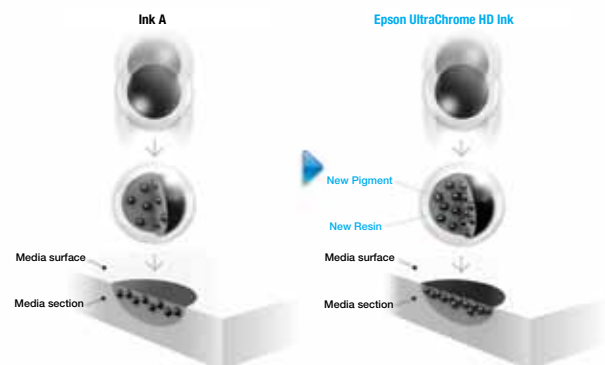

Higher Photo Black pigment density