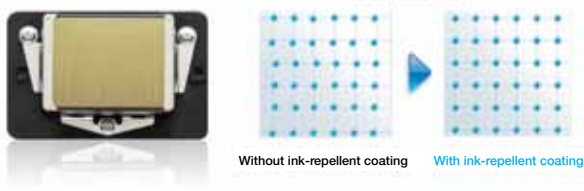

Dot placement