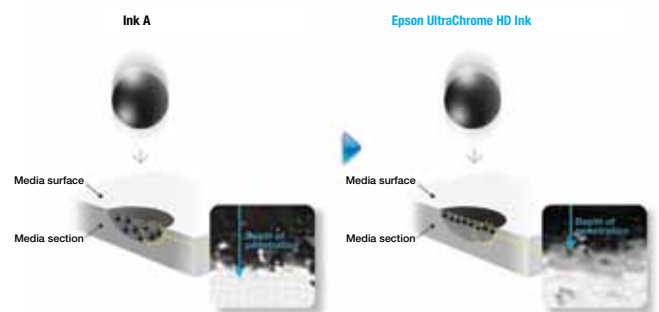

Higher Matte Black pigment density at media surface