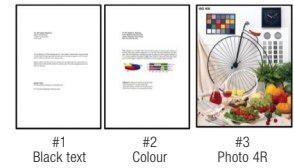

*2 When printed on Epson Premium Glossy Photo Paper.

*3 Borderless printing is supported up to 4R (4 x 6"), otherwise 3 mm top, left, right, bottom.

*4 Default mode in accordance with ISO7779 for MFPS.

*5 Quoted yields are based on the ISO 24711/24712 patterns of mixed text and colour graphics with Epson methodology. Quoted yields are based on the replacement ink bottles purchased. For print quality, part of the ink from the included bottles is used for printer startup so yields could be lower than those of replacement ink bottles. Actual yields will vary due to reasons including images printed, print settings, temperature and humidity. Yields may be lower when printing infrequently or predominantly with one ink colour. Ink is used for both printing and printhead maintenance. All inks are used for both black and colour printing.

© 2024 Epson India Pvt. Ltd. All Rights Reserved. Reproduction in part or in whole, without the written permission from Epson, is strictly prohibited. EPSON is registered trademark of Seiko Epson Corporation. All other products names and other company names used herein are for identification purposes only and are the trademarks or registered trademarks of their respective owners. Epson disclaims any and all rights in those marks. Print samples shown are simulations only. Specifications and product availability are subject to change without notice and may vary between countries. Please check with local Epson offices for more information.

Apple, iPad and iPhone are trademarks of Apple Inc., registered in the U.S. and other countries. App Store is a service mark of Apple Inc.

Android is a trademark of Google Inc.

Information correct at time of printing.
Printed December 2024

EPSON INDIA PVT. LTD.

11th Floor, Godrej Centre, Hebbal, Survey No.26, Bellary Road, Sahakar Nagar, Byatarayanapura, Bangalore 560 092, Karnataka.
Tel: 080 6939 5000. Fax: 080 6939 5005

Regional Offices:

Ahmedabad 4037 0075, Chennai 4905 5177, Coimbatore 98942 19200, Ernakulam 4012 315, Hyderabad 4857 0032, Jaipur 4923 119, Kolkata 4603 4714/15/29/30, Mumbai 3079 8200, New Delhi 4107 3101, 4752 2414, Pune 2998 0641

Epson Helpline: For product info or service - 1800 425 0011
For service: 1800 123 001 600 or 1860 3000 1600 (9 am - 6 pm) (Mon- Sat)
Email: think@eid.epson.co.in

www.epson.co.in