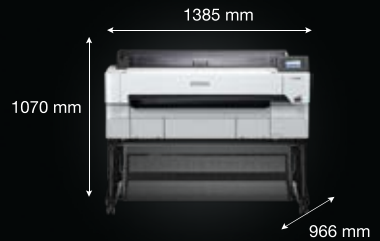

© 2025 Epson India Pvt. Ltd. All Rights Reserved. Reproduction in part or in whole, without the written permission from Epson, is strictly prohibited. EPSON is registered trademark of Seiko Epson Corporation. All other products names and other company names used herein are for identification purposes only and are the trademarks or registered trademarks of their respective owners. Epson disclaims any and all rights in those marks. Print samples shown are simulations only. Specifications and product availability are subject to change without notice and may vary between countries. Please check with local Epson offices for more information.

Apple, iPad and iPhone are trademarks of Apple Inc., registered in the U.S. and other countries. App Store is a service mark of Apple Inc.

Android is a trademark of Google Inc.

Dealer's Stamp

Information correct as of April 2025.

EPSON INDIA PVT. LTD.

11th Floor, Godrej Centre, Hebbal, Survey No. 26, Bellary Road, Sahakar Nagar, Byatarayanapura, Bangalore 560 092, Karnataka.
Tel: 080 6939 5000. Fax: 080 6939 5005

Regional Offices:

Ahmedabad 4037 0075, Chennai 4905 5177, Coimbatore 98942 19200, Ernakulam 4012 315, Hyderabad 4857 0032, Jaipur 4923 119, Kolkata 4603 4714/15/29/30, Mumbai 3079 8200, New Delhi 4107 3101, 4752 2414, Pune 2998 0641

Epson Helpline: For product info or service - 1800 425 0011

For service: 1800 123 001 600 or 1860 3000 1600 (9 am - 6 pm) (Mon - Sat)

Email: lfp@epson-india.in

www.epson.co.in