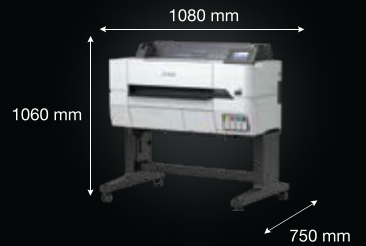

*1 ISO/IEC 24790, single weight matte paper, CAD/Line Drawing, Max Quality, High Speed = Off, Finest Detail = On.

*2 Addressable.

*3 HP-GL/2 and HP RTL are trademarks of Hewlett-Packard Company.

*4 For scanner data processing.

Dimensions and Weight (With Stand)

SureColor™ SC-T3435

Weight: 64 kg (without ink cartridges)

SureColor™ SC-T5435

Weight: 76 kg (without ink cartridges)