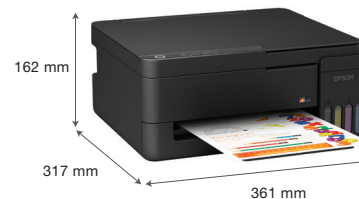

Dimensions & Weight

EcoTank L3313

Weight: 4.1 kg

*1 Print speed (Pages Per Minute) is calculated when printed on A4 plain paper in the fastest mode, 10 x 15 cm photo print speed when printed on Epson Premium Glossy Photo Paper. Print speed may vary depending on system configuration, print mode, document complexity, software, type of paper used and connectivity. Print speed does not include processing time on host computer.