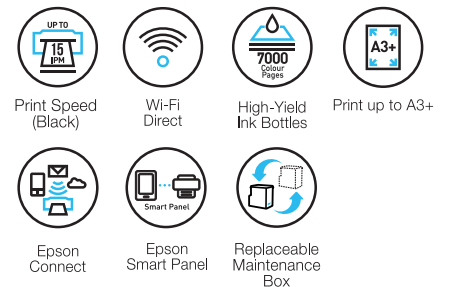

THE ALL-NEW A3 PRINTER WITH BIG CAPABILITIES.

Small in size, but with big capabilities. With a high-capacity integrated ink tank and a reliably durable PrecisionCore printhead, the L11050 is built for high-volume printing. Easy access to the pick-up roller from the front, and to the maintenance box from the back helps reduce overall repair downtime. The L11050 is also compatible with 003 inks, and can print up to 4,500 black pages and 7,000 colour pages. All these perks add up to a compact size that would fit comfortably in small office spaces. L11050 enables mobile printing wirelessly using the Epson Smart Panel. You can download the Epson Smart Panel app on your mobile device to enjoy an intuitive control centre that enables you to set up, streamline the print head cleaning process and monitor your printer effortlessly.

ENGINEERED FOR good

High Productivity and Quality Printing

Boost output with fast and affordable A4 printing at up to 15 ipm and A3 printing at up to 5.5 ipm, with improved print quality that produces distinct fine lines and characters.