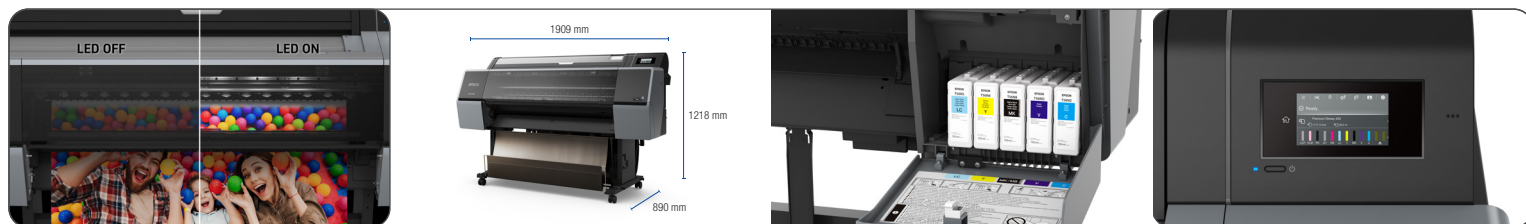

Epson America, Inc. is a SmartWay® Transport Partner¹⁰

What's included

SureColor® P9370 printer and stand, paper catch basket, maintenance tanks (quantity 2 installed), initial ink cartridges⁴ (110 mL x 10 cartridges), ac power cable, user guide kit (documentation and warranty)

Ordering information

SureColor® P9370 Standard Edition	SCP9370SE
Maintenance tank	T699700
Replacement printer cutter blade	C12C815331
Additional roll media adapters (pair)	C12C935931
Internal print server 320GB	C12C934551
Internal postscript® server	C12C934571
Replacement borderless pad kit	C13S210102
Maintenance/cleaning sticks	C13S090013
Take-up reel	C12C815321

UltraChrome® PRO10 ink (700 mL⁴)

Photo black ink cartridge	T56N120
Cyan ink cartridge	T56N220
Vivid magenta ink cartridge	T56N320
Yellow ink cartridge	T56N420
Light cyan ink cartridge	T56N520
Vivid light magenta ink cartridge	T56N620
Gray ink cartridge	T56N720
Matte black ink cartridge	T56N820
Light gray ink cartridge	T56N920
Violet ink cartridge	T56ND20

UltraChrome® PRO10 ink (350 mL⁴)

Photo black ink cartridge	T56N120
Cyan ink cartridge	T56S220
Vivid magenta ink cartridge	T56S320
Yellow ink cartridge	T56S420
Light cyan ink cartridge	T56S520
Vivid light magenta ink cartridge	T56S620
Gray ink cartridge	T56S720
Matte black ink cartridge	T56S820
Light gray ink cartridge	T56N920
Violet ink cartridge	T56SD20

epson.com.jm/caribbean-contact

Contact:

For more information, contact your authorized distributor or write to us at:

epson.com.jm/caribbean-contact