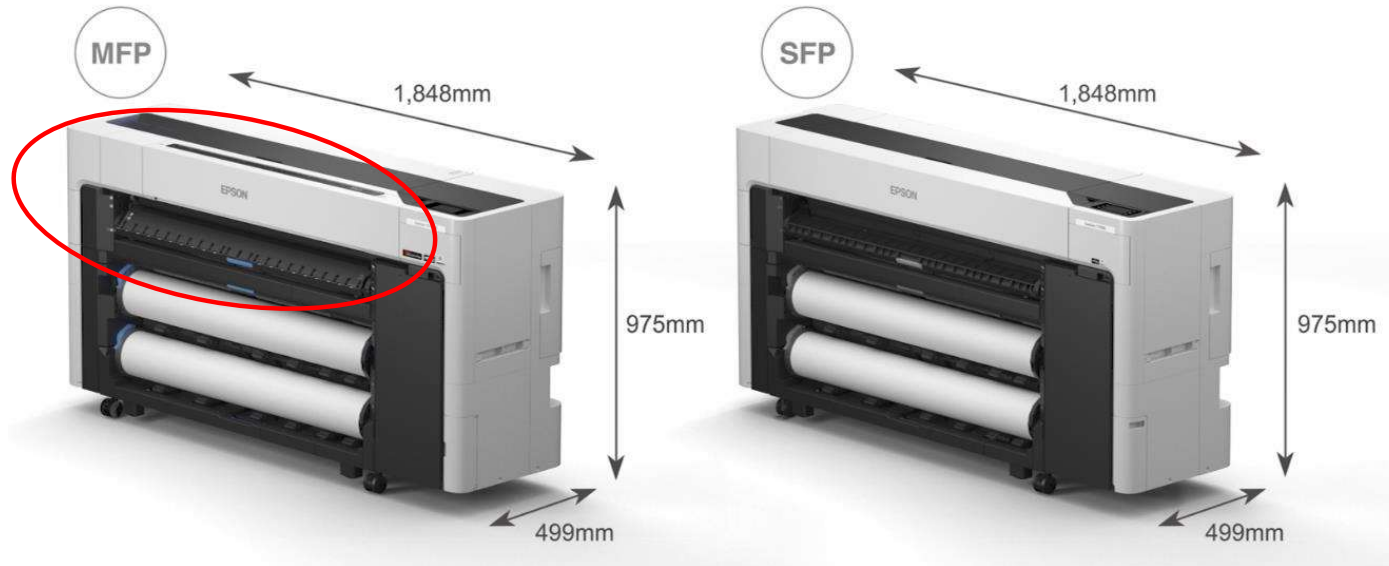

Compact size with Fully Integrated 36"-Wide High-Speed Scanner

Smallest footprint in their class⁶ - multifunction versions are the same compact size as 36" and 44" single-function printers