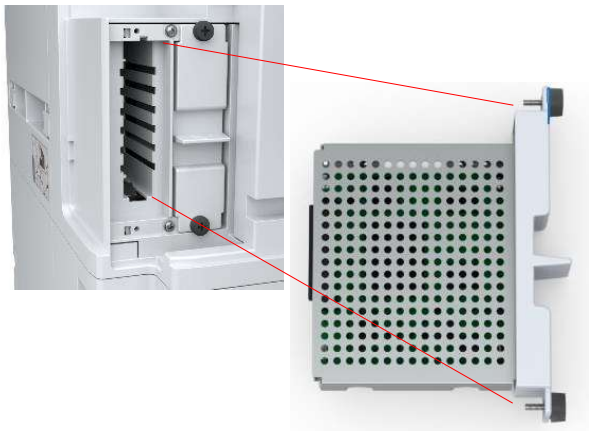

Adobe Embedded Print Engine

Professional
Imaging

Impressive processing time and convenience for printing PDFs

Up to 3x faster processing of complicated data than previous generation

No PC required - print PDFs from phones, tablets, and USB drives

Extreme processing power with four Intel CPUs on board

Easy, one-step workflow enhances print accuracy