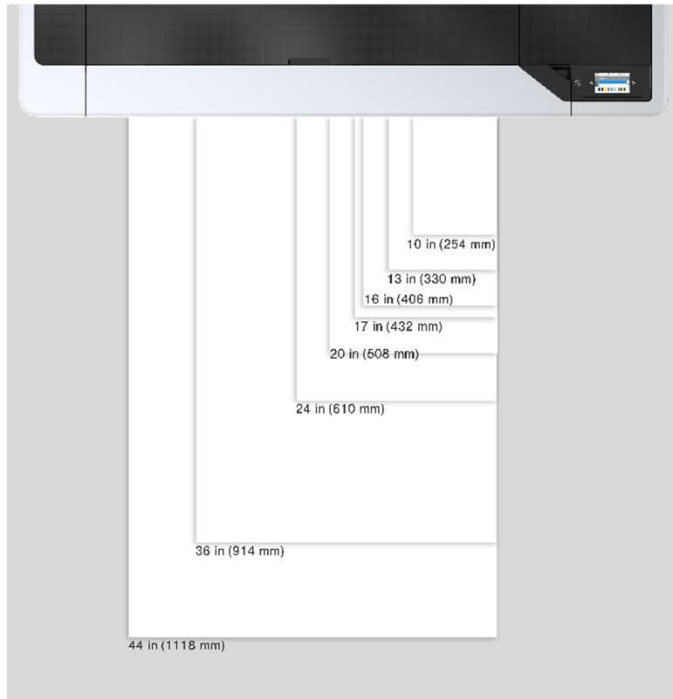

Advanced Media Handling Capabilities

Professional
Imaging

Roll Media

- Roll Media ID and Length Tracking
- BorderFree® Printing (10", 13", 16", 17", **New** 20", 24", 36", 44")
- 6.7" Roll Max Diameter. 10" Wide Minimum width
- 2" & 3" Cores