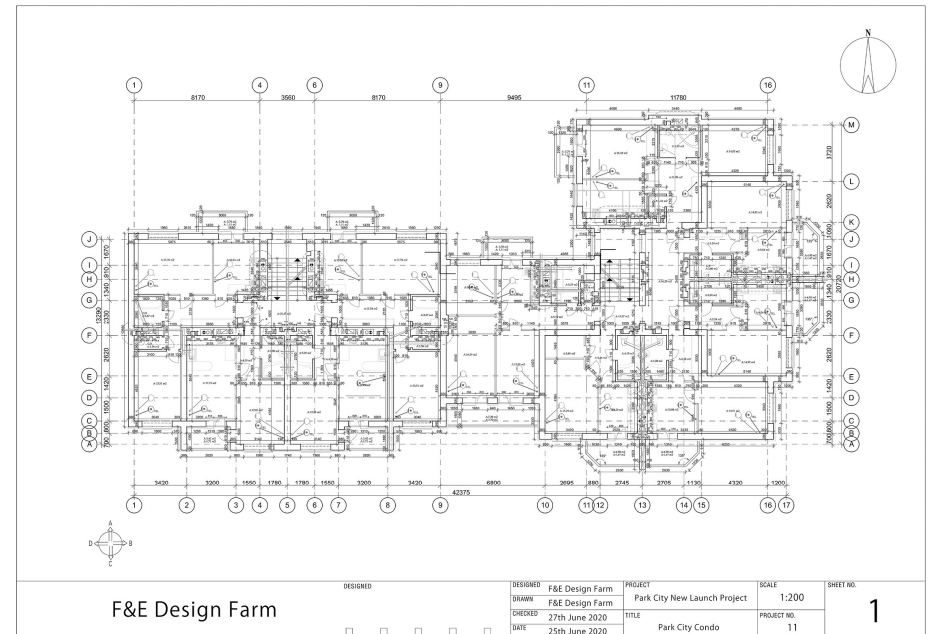

Media Information

Paper Type: 20 LB Bond Paper
Roll Size: 36" x 500'
Roll Cost: $ 50 / Roll (List Price)

Cartridge Information

Ink Family: UltraChrome XD3 – 6 cartridge
Capacity: **110 ml**   **350 ml**   **700 ml**
Cartridge Cost: $ 73 $ 178 $ 294

Print Cost Estimate

Total Ink Usage: 0.13 ml   0.13 ml   0.13 ml
Ink Cost: $ 0.09 $ 0.07 $ 0.05
Media Cost: $ 0.20 $ 0.20 $ 0.20
Total Cost: $ 0.29 $ 0.27 $ 0.25

Cad Drawing

Print Size: 24" x 36" / Print Mode: Draft

SureColor T-Series cost data calculated printing a 24"x36" image on Generic 20# Coated Bond Paper (36"x 500' - $50 MSRP) at 360x720 dpi resolution. Epson cost data generated from the LFP Cost Accounting Tool. Paper cost obtained from Amazon.com. Prices current as of September 2023.