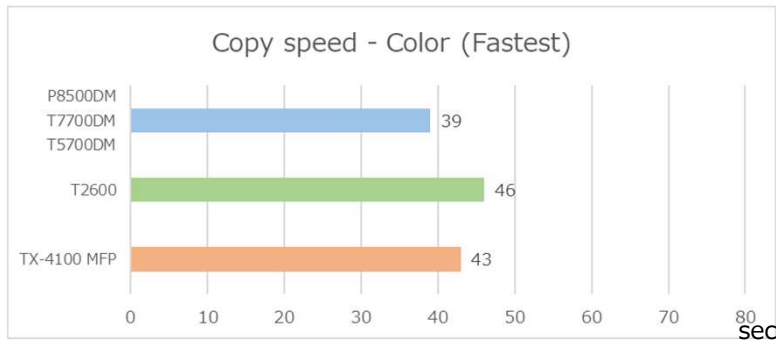

High Productivity with Rapid Copy and Scan Speeds

- **Copy in** as little as 35 seconds (mono) and 39 seconds (color) for A1/D-Size pages
- **Scan** pages up to 10.0 ips B&W and 4.5 ips color at 36" wide
- **Fastest in-class color copy speeds:** Up to 15% faster color copies than HP T2600⁵