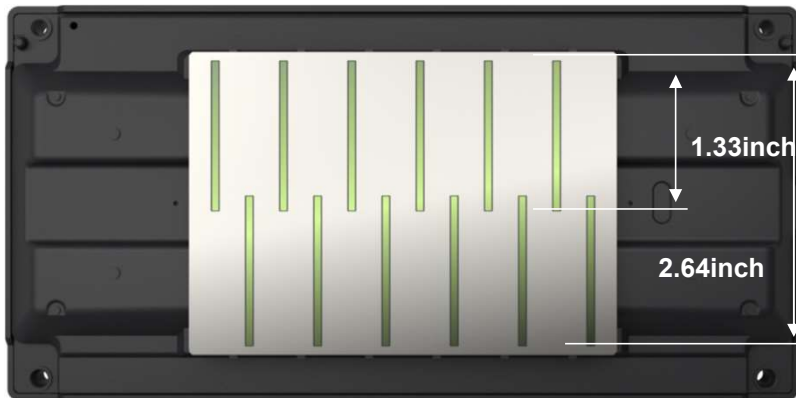

High-Speed CAD / Graphics Printers

AEC | Education | Corporate | Reprographics

High-Speed Platform Printhead Technology

Professional
Imaging

PrecisionCore 2.6" MicroTFP printhead
is 2x size of previous generation printhead