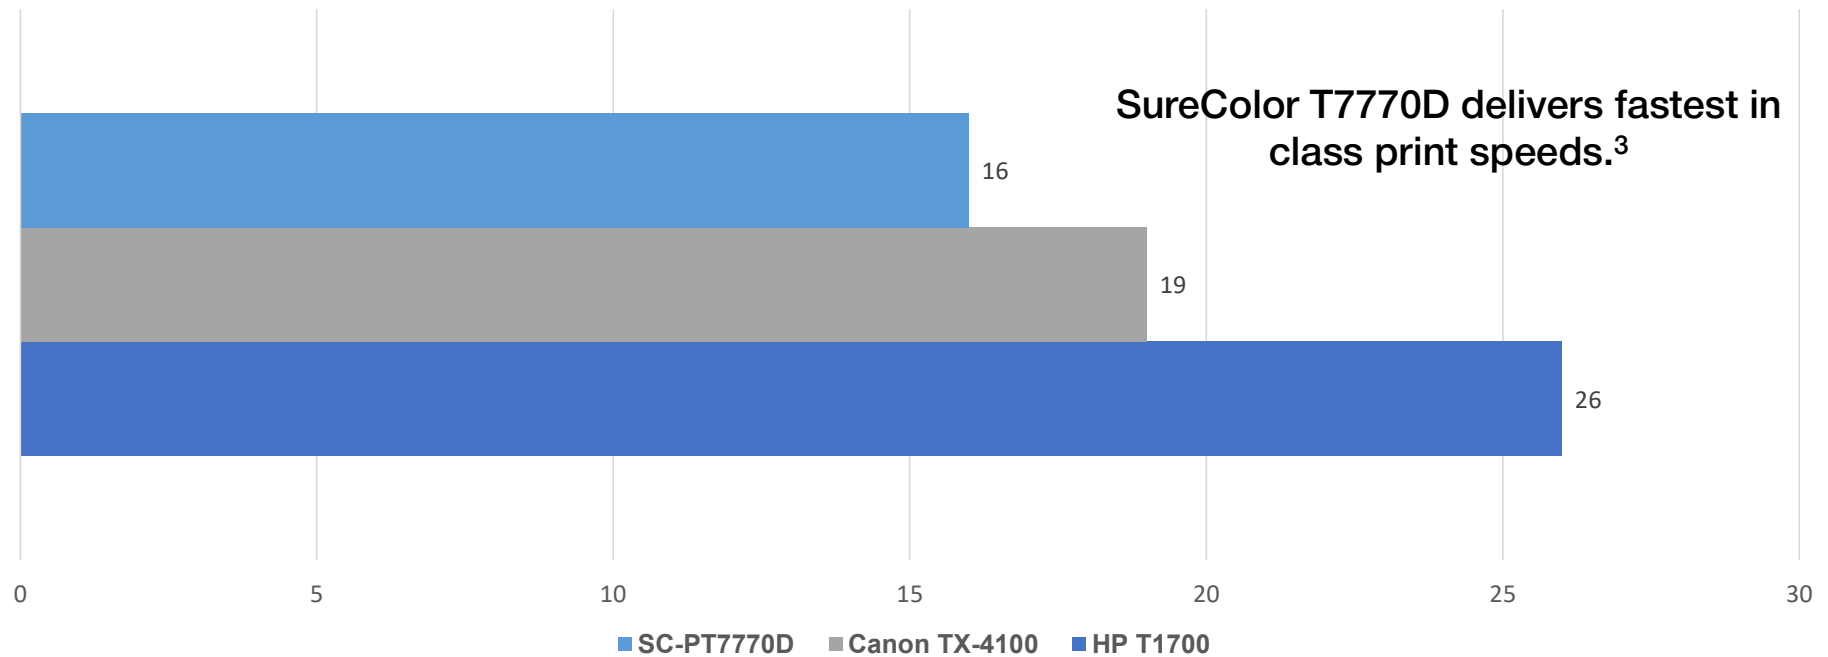

A1 / D-Size Prints in as Fast as 16 Seconds (3.7/min)

Professional
Imaging

A1 / D-Size Print Speed (Seconds)

Compared to similarly featured CAD/Technical printers, A1/D sized prints, in fastest printing mode, priced at $10,000 MSRP (USD) or less based on manufactures' published specifications and industry available as of May 2021. Actual print times with vary. Print speeds are based on the print engine speed only. Total throughput time for any print depends on various factors including workstation configuration, file size, print resolution, ink coverage and networking.