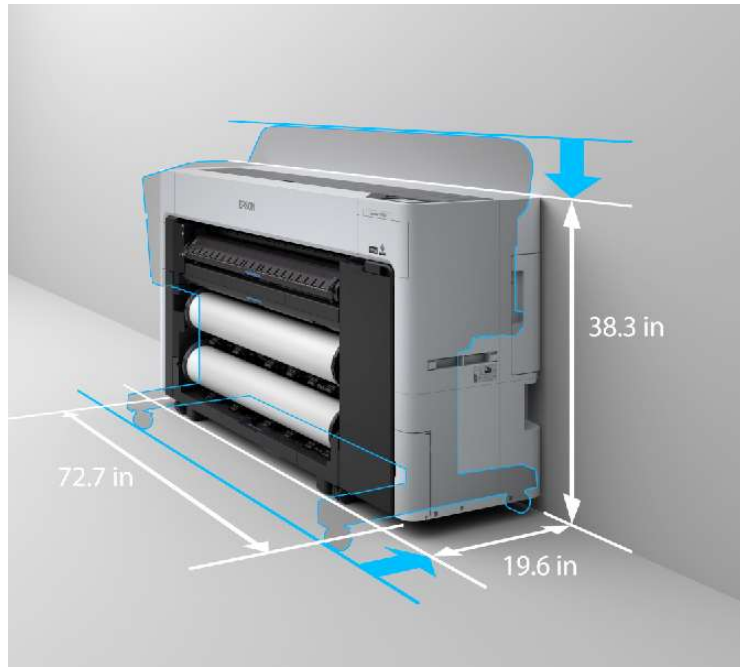

Professional
Imaging

Unique flat top design and complete front operation

Can be pushed all the way up against a wall*

Only 20" deep

Use top as work surface or rest your laptop

Change media, ink, settings all from the front