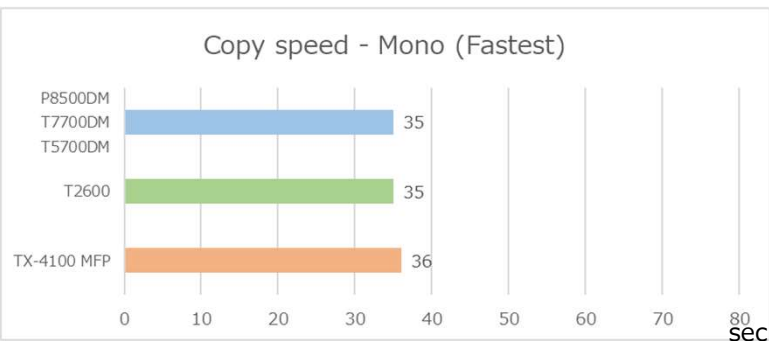

High Productivity with Rapid Copy and Scan Speeds

- **Copy in** as little as 35 seconds (mono) and 39 seconds (color) for A1/D-Size pages
- **Scan** pages up to 10.0 ips B&W and 4.5 ips color at 36" wide
- **Fastest in-class color copy speeds:** Up to 15% faster color copies than HP T2600⁵