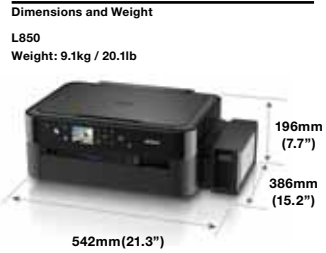

Model Number	L850
Printing	On-demand Inkjet (piezoelectric)
Print Method	90 nozzles, each colour (Cyan, Light Cyan, Magenta, Light Magenta, Yellow, Black)
Nozzle Configuration	Bi-directional printing, Uni-directional printing
Print Direction	3760 X 1440 dpi (with Variable-Sized Droplet Technology)
Maximum Resolution	1.5 pl
Minimum Ink Droplet Volume	
Print Speed¹⁾	Approx. 37 ppm/38 ppm (Black¹⁾/Colour²⁾
Max Draft Text - Memo, A4	Approx. 5.0 ipm/4.8 ipm (Black/Colour)
ISO 24734, A4, Simplex	Approx. 12 sec per photo (Borderless)
Max Photo Draft - 10 X 15cm/4x6"³⁾⁴⁾	Approx. 27 sec per photo (Borderless)
Photo Default - 10 X 15cm/4x6"³⁾⁴⁾	Yes
CD/DVD Printing	Yes (Manual)
Double-Sided Printing	Yes (Manual)
Copying	
Copy Speed	Approx. 37 cpm/38 cpm (Black¹⁾/Colour²⁾
Max Draft Text - Memo, A4	Standard copy mode, BorderFree
Copy Mode	99
Maximum Copies From Standalone	25-400%, Auto Fit Function
Reduction / Enlargement	
Scanning	
Scanner Type	Flatbed colour image scanner
Sensor Type	CIS
Optical Resolution	1200 X 2400 dpi
Maximum Scan Area	216 X 297mm (8.5" X 11.7")
Scanner Bit Depth	
Colour	48-bit internal, 24-bit external
Grayscale	16-bit internal, 8-bit external
Black and White	16-bit internal, 1-bit external
Scan Speed	
Monochrome	Approx. 1.6 msec/line
300 dpi	
Colour 300 dpi	Approx. 4.6 msec/line
Paper Handling	
Paper Feed Method	Friction feed
Paper Hold Capacity	
Input Capacity	100 sheets, A4 Plain paper (75g/m²)
	20 sheets, Premium Glossy Photo Paper
	50 sheets, A4 Plain paper
Output Capacity	20 sheets, Premium Glossy Photo Paper
	A4, A5, A6, B5, 10x15cm(4x6in), 13x18cm(5x7in), 9x13cm(3.5x5in), Letter(8 1/2x11in), Legal(8 1/2x14in), Half Letter(5 1/2x8 1/2in), 13x20cm(5x8in), 20x29cm(6x10in), 16:9 wide size, 100x148mm, Envelopes: #10(4 1/8x3 1/2in), DL(110x220mm), C6(114x162mm), 8.5" x 44"
Paper Size	0 mm top, left, right, bottom via custom settings in printer driver³⁾
Maximum Paper Size	
Print Margin	Hi-Speed USB 2.0
Interface	
USB	6.9cm (2.7") TFT Colour LCD
Control Panel	Card Slots, PictBridge, Direct USB Port
LCD Screen	
Type of Direct Printing	Memory Stick, SD
Card Slot	Memory Stick, Memory Stick Duo (With Adapter),
Built-in Slots	MagicGate Memory Stick, MagicGate Memory Stick Duo (With Adapter),
Supported Memory Cards	Memory Stick PRO, Memory Stick PRO Duo (With Adapter),
	Memory Stick PRO-HG Duo (With Adapter), Memory Stick Micro <M2> (With Adapter),
	SD, SDHC, SDXC, MiniSD (With Adapter), MiniSDHC (With Adapter),
	MicroSD (With Adapter), MicroSDHC (With Adapter), MicroSDXC (With Adapter)
	JPEG
File Format	
Printer Software	Windows XP/XP Professional x64 Edition/Vista/7/8/8.1
Operating System Compatibility	Mac OS X 10.6.8, 10.7.x, 10.8.x, 10.9.x
Electrical Specifications	
Rated Voltage	AC 220 - 240 V
Rated Frequency	50-60 Hz
Power Consumption	
Operating	Approx. 12.0W
Standby	Approx. 5.3W
Sleep	Approx. 1.6W
Power Off	Approx. 0.35W
Noise Level	
PC Printing / Premium Glossy	5.1 B(A), 37 dB(A)
Photo Paper Best Photo	6.2 B(A), 48 dB(A)⁵⁾
PC Printing / Plain Paper Default⁴⁾	
Epson Genuine Ink Bottle	
Black	Page Yield (A4)⁴⁾ 3,000 pages
Cyan	Photo Page Yield (4R)⁴⁾ -
Magenta	Order Code T6731
Yellow	T6732
Light Cyan	T6733
Light Magenta	T6734
	T6735
	T6736
	5,400 pages (composite yield)
	1,800 photos (composite yield)

²⁾ When printed on Epson Premium Glossy Photo Paper

³⁾ Via custom setting. Otherwise, 3mm top, left, right, bottom.

⁴⁾ Default mode in accordance with ISO7779

⁵⁾ Quoted yields are extrapolated based on Epson original methodology from the print simulation of Test Patterns provided in ISO/IEC 24712. Quoted yields are NOT based on ISO/IEC 24711. Quoted yields may vary depending on the images that you are printing, the paper type that you are using, the frequency of your prints and environmental conditions such as temperature.

⁶⁾ Quoted yields are extrapolated based on Epson original methodology from the print simulation of Test Patterns provided in ISO/IEC 29103. Quoted yields are NOT based on ISO/IEC 29102. Quoted yields may vary depending on the images that you are printing, the paper type that you are using, the frequency of your prints and environmental conditions such as temperature.

EPSON INDIA PVT. LTD.
12th Floor, The Millenia, Tower A, No.1,
Murphy Road, Ulsoor, Bangalore - 560 008.
Tel: 080-3051 5000 Fax: 080-3051 5005

Regional Offices:
Ahmedabad - 3314 8500/01, Chennai - 3967 7500, Cochin - 4012 315, Coimbatore - 98942 19200,
Kolkata - 4603 4714/15/29/30, Mumbai - 3079 8200, New Delhi - 3312 0300, Pune - 3028 6000/05,
Hyderabad - 4857 0032, Jaipur - 78699 11699

www.epson.co.in