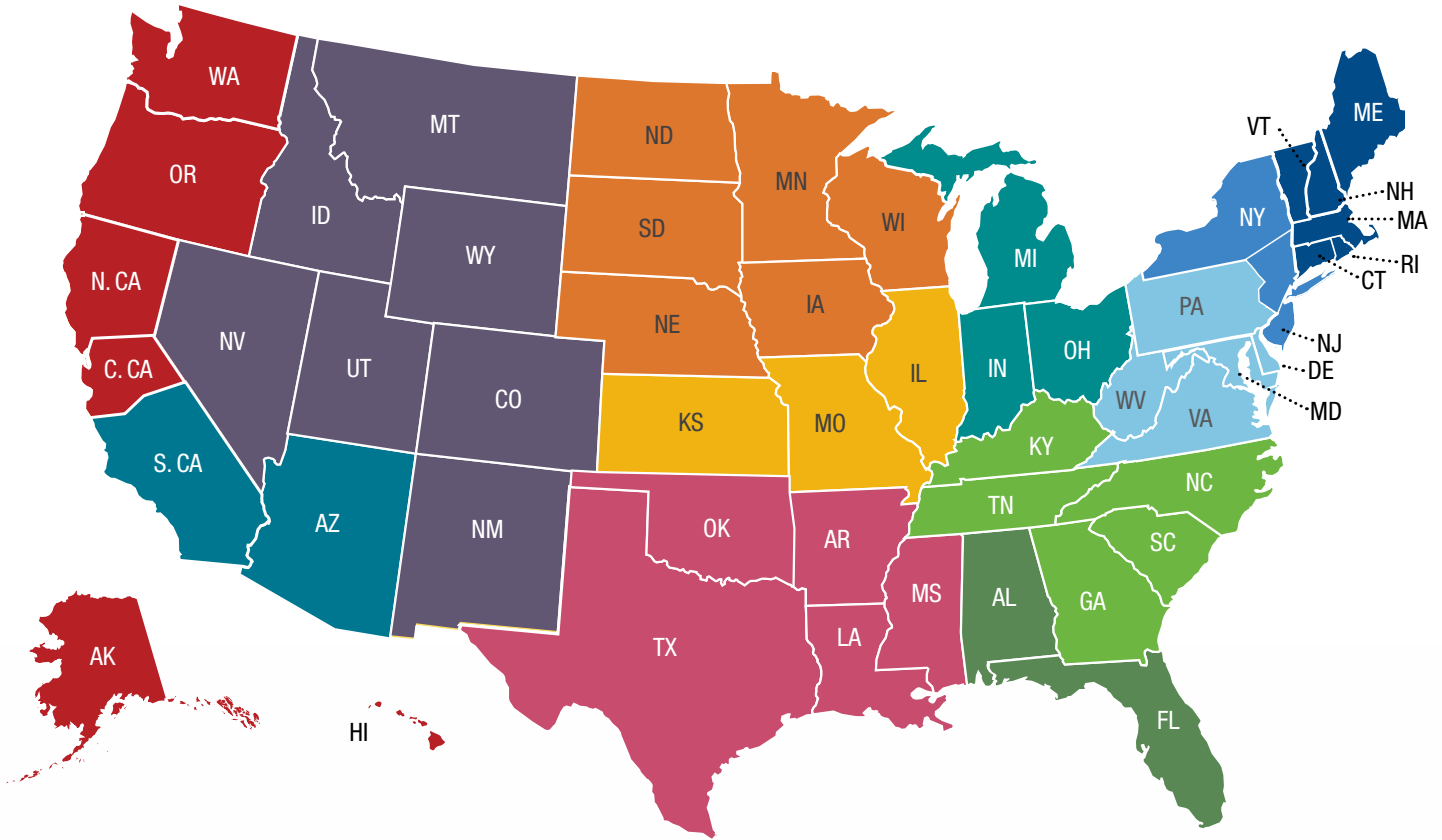

FIND YOUR SALES REPRESENTATIVE

FIND YOUR SALES REPRESENTATIVE