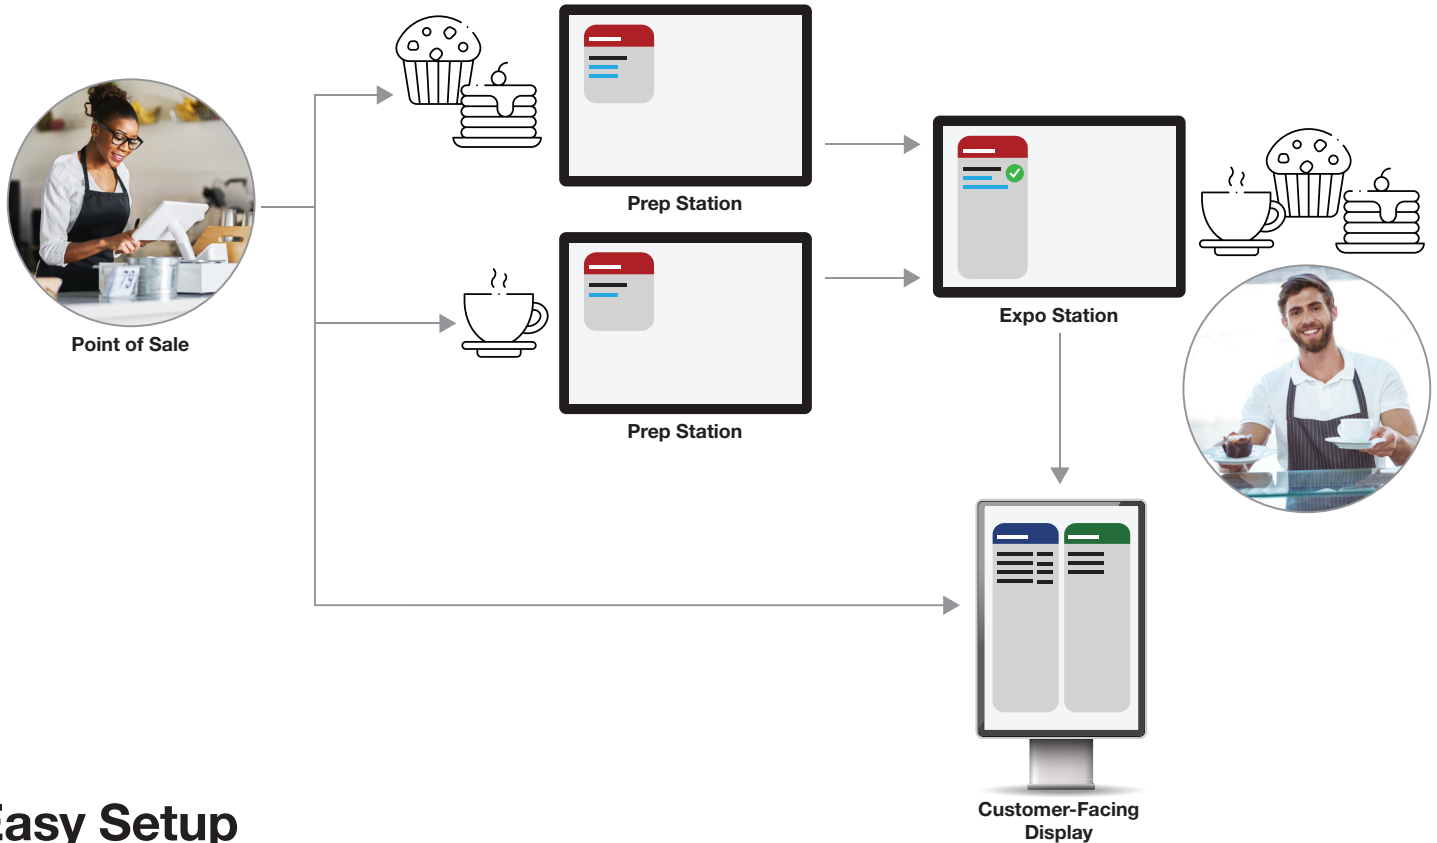

Get to Know the TrueOrder KDS Workflow

Easy Setup