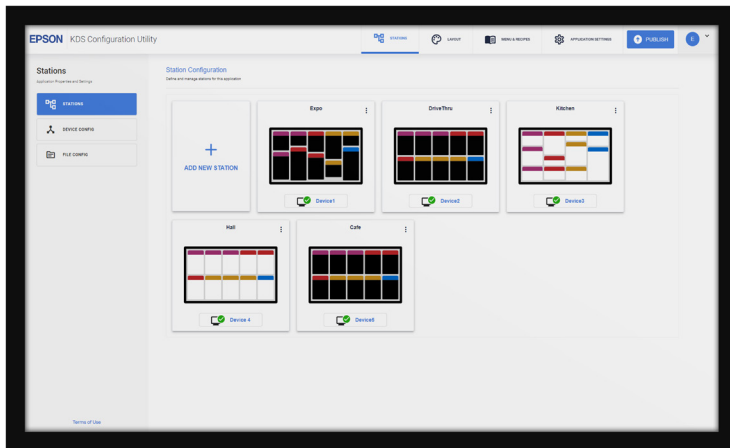

Get to Know the TrueOrder KDS Workflow

Easy Setup

Versatile device support — provides flexibility to meet your staff's preferences

Easy setup — POS-agnostic; compatible with traditional and tablet POS systems, with no software modifications or special licenses needed; easily add your logo to multiple displays

Simple installation — versatile solution supports a variety of hardware, including all-in-one touchscreens

Simple configurator — intuitive, browser-based configurator utility is accessible from most devices with a Web browser

Engineered for reliability — connect to your local network, no Internet connection required

Contact:

For more information, visit www.epson.com/kitchen-display-system

Epson America, Inc.
3131 Katella Ave., Los Alamitos, CA 90720

Epson Canada Limited
185 Renfrew Drive, Markham, Ontario L3R 6G3

www.epson.com
www.epson.ca

Specifications and terms are subject to change without notice. EPSON is a registered trademark of Seiko Epson Corporation. TrueOrder is a trademark of Epson America, Inc. All other product and brand names are trademarks and/or registered trademarks of their respective companies. Epson disclaims any and all rights in these marks. Copyright 2023 Epson America, Inc. CPD-63555 9/23