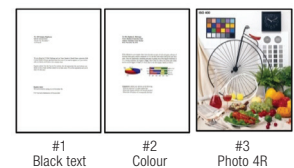

*2 When printed on Epson Premium Glossy Photo Paper.

*4 Default mode in accordance with ISO7779 for MFPs.

*5 Quoted yields are based on the ISO 24711/24712 patterns of mixed text and colour graphics with Epson methodology. Quoted yields are based on the replacement ink bottles purchased. For print quality, part of the ink from the included bottles is used for printer startup so yields could be lower than those of replacement ink bottles. Actual yields will vary due to reasons including images printed, print settings, temperature and humidity. Yields may be lower when printing infrequently or predominantly with one ink colour. Ink is used for both printing and printhead maintenance. All inks are used for both black and colour printing.

©2026 Epson India Pvt. Ltd. All Rights Reserved. Reproduction in part or in whole, without the written permission from Epson, is strictly prohibited. EPSON is registered trademark of Seiko Epson Corporation. All other products names and other company names used herein are for identification purposes only and are the trademarks or registered trademarks of their respective owners. Epson disclaims any and all rights in those marks. Print samples shown are simulations only. Specifications and product availability are subject to change without notice and may vary between countries. Please check with local Epson offices for more information.

Apple, iPad and iPhone are trademarks of Apple Inc., registered in the U.S. and other countries. App Store is a service mark of Apple Inc.

Android is a trademark of Google Inc.

Information correct at time of printing.
Printed May 2026.

EPSON INDIA PVT. LTD.

11th Floor, Godrej Centre, Hebbal, Survey No.26, Bellary Road,
Sahakar Nagar, Byatarayanapura, Bangalore 560 092, Karnataka.
Tel: 080 6939 5000. Fax: 080 6939 5005

Regional Offices:

Ahmedabad 4037 0075, Chennai 4905 5177, Coimbatore 98942 19200, Ernakulam 4012 315,
Hyderabad 4857 0032, Jaipur 4923 119, Kolkata 4603 4714/15/29/30, Mumbai 3079 8200,
New Delhi 4107 3101, 4752 2414, Pune 2998 0641

Epson Helpline: For product info or service - 1800 425 0011
For service: 1800 123 001 600 or 1860 3000 1600 (9 am - 6 pm) (Mon- Sat)
Email: think@eid.epson.co.in

www.epson.co.in